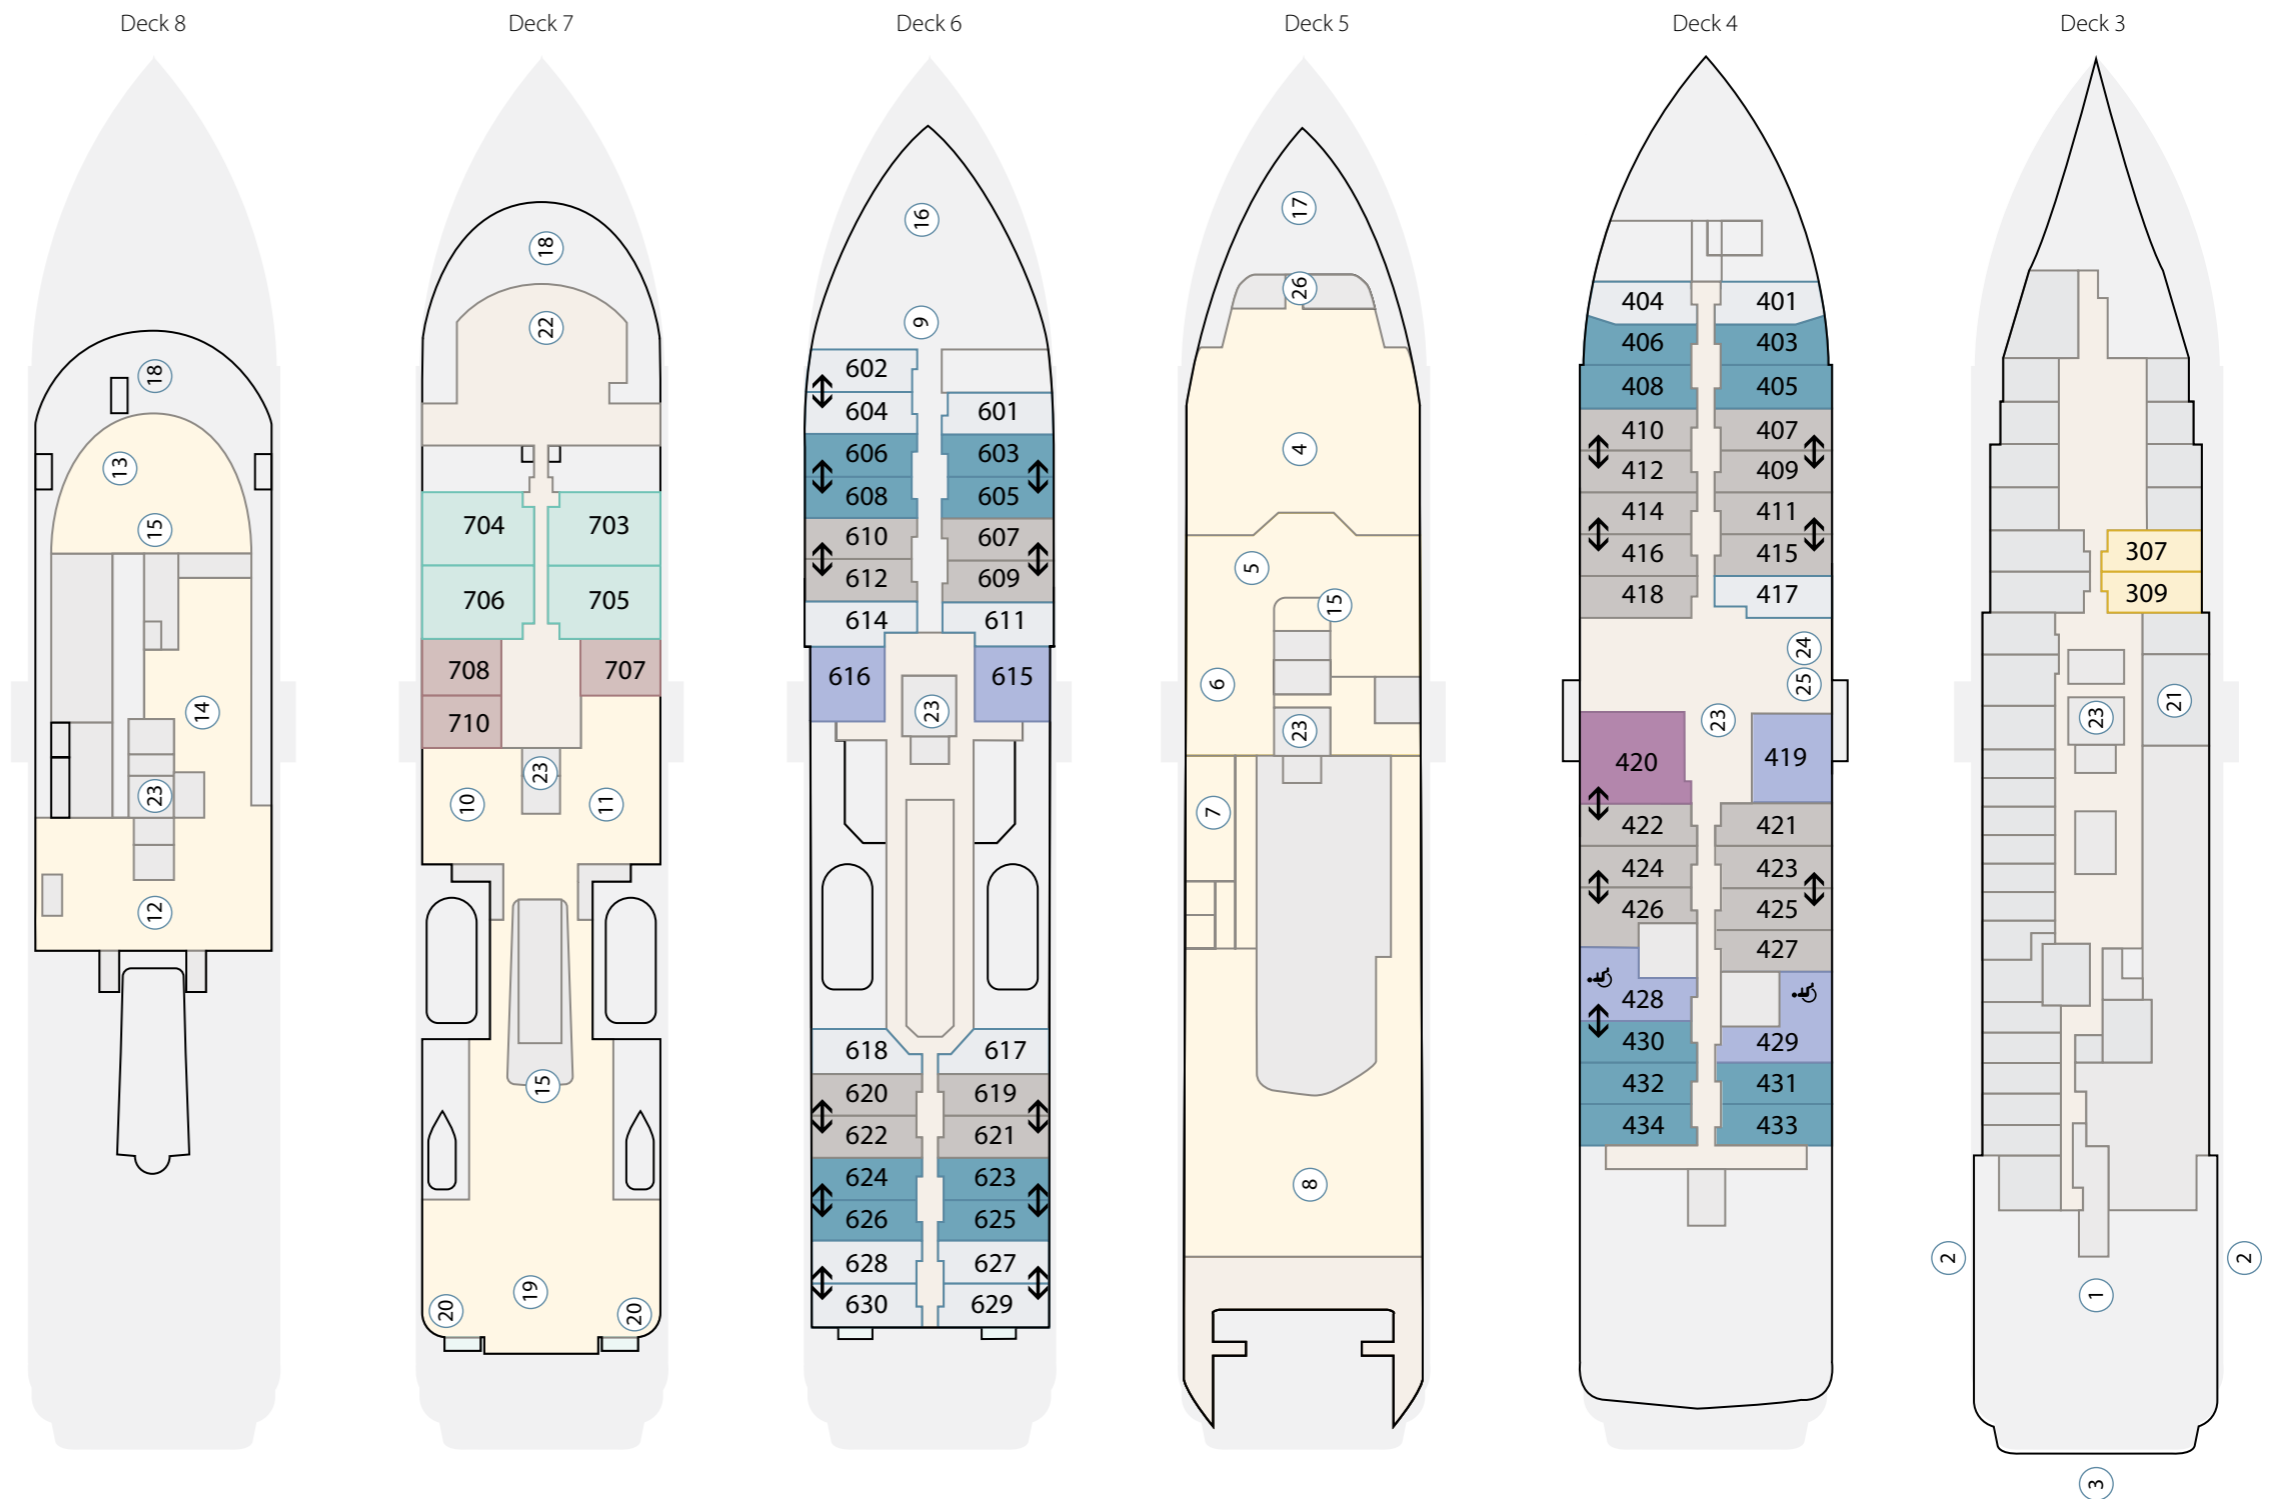

Ship Features

- ① Change room/mudroom
- ② Zodiac access points
- ③ Activity launching platform
- ④ Lecture room & lounge
- ⑤ Assembly station
- ⑥ Reception
- ⑦ Ship shop
- ⑧ Dining room
- ⑨ Library
- ⑩ Gym
- ⑪ Wellness centre / sauna
- ⑫ Seating area
- ⑬ Observation lounge
- ⑭ Top-deck restaurant
- ⑮ Bar
- ⑯ Upper glass atrium lounge
- ⑰ Lower glass atrium lounge
- ⑱ Observation decks
- ⑲ Swimming pool* and sun deck
- ⑳ Jacuzzis
- ㉑ Medical clinic
- ㉒ Bridge
- ㉓ Elevator
- ㉔ Main entrance
- ㉕ Expedition desk
- ㉖ Citizen Science centre
- ♿ Disability accessible staterooms

The *Sylvia Earle*

Stateroom Category

- | | | | |
|---|---|--|---|
| Aurora Stateroom Triple | Balcony Stateroom – C | Balcony Stateroom – A | Junior Suite |
| Aurora Stateroom Superior | Balcony Stateroom – B | Balcony Stateroom Superior | Captain's Suite |

↔ Connecting staterooms and suites

*Swimming pool not operational when sailing in open waters. Hours of operation subject to weather conditions.

Deck plan is subject to change.