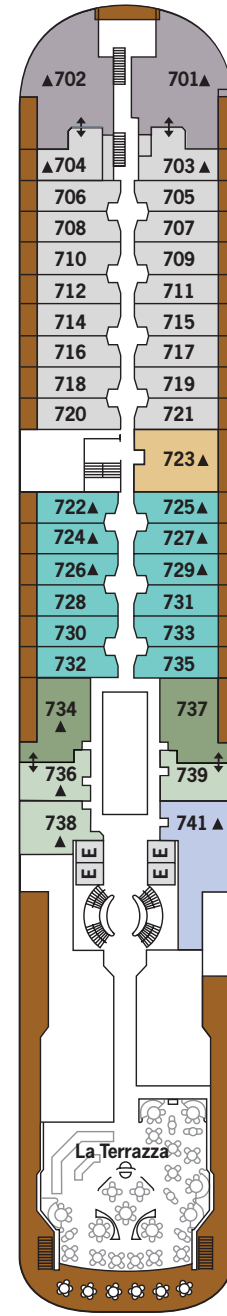

# SILVER WIND – Deck Plans

Effective from June 2021

DECK 3

Changing Room  
Medical Centre

DECK 4

The Restaurant  
La Dame  
Laundrette

DECK 5

Dolce Vita  
Boutique  
Photo Studio

DECK 6

The Show Lounge  
Conference Room  
Expedition Office  
Reception/Guest Relations

DECK 7

La Terrazza

DECK 8

Pool Deck  
Pool Bar  
The Grill  
Panorama Lounge  
Connoisseur's Corner

DECK 9

Fitness Centre  
Beauty Spa  
Observation Library  
Jogging Track

## SPECIFICATIONS

- Crew . . . . . 239
- Officers . . . . . International
- Guests . . . . . 274
- Tonnage . . . . . 17,400
- Length . . . . . 514.14 Feet/156.7 Metres
- Width . . . . . 70.62 Feet/21.5 Metres
- Speed . . . . . 18 Knots
- Passenger Decks . . . . . 7
- Connecting Suites . . . . . ⇕
- 3rd Guest Capacity . . . . . ▲
- Handicap Suites . . . . . ♿
- 445, 447
- Built . . . . . 1995
- Refurbished . . . . . 2021
- Registry . . . . . Bahamas
- Ice-class Rating . . . . . 1C