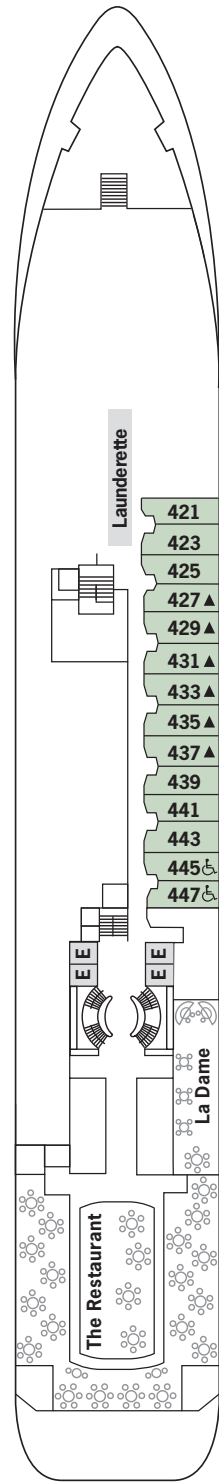

# SILVER WIND – Deck Plans

Effective from June 2021

DECK 3

Changing Room  
Medical Centre

DECK 4

The Restaurant  
La Dame  
Laundrette

DECK 5

Dolce Vita  
Boutique  
Photo Studio

DECK 6

The Show Lounge  
Conference Room  
Expedition Office  
Reception/Guest Relations

DECK 7

La Terrazza

DECK 8

Pool Deck  
Pool Bar  
The Grill  
Panorama Lounge  
Connoisseur's Corner

DECK 9

Fitness Centre  
Beauty Spa  
Observation Library  
Jogging Track

## SUITE CATEGORIES

- Owner's Suite . . . . . ●
- Grand Suite . . . . . ●
- Royal Suite . . . . . ●
- Silver Suite . . . . . ●
- Medallion Suite . . . . . ●
- Deluxe Veranda Suite . . . . . ●
- Classic Veranda Suite . . . . . ●
- Vista Suite . . . . . ●

## SPECIFICATIONS

- Crew . . . . . 239
- Officers . . . . . International
- Guests . . . . . 274
- Tonnage . . . . . 17,400
- Length . . . . . 514.14 Feet/156.7 Metres
- Width . . . . . 70.62 Feet/21.5 Metres
- Speed . . . . . 18 Knots
- Passenger Decks . . . . . 7
- Connecting Suites . . . . . ⇕
- 3rd Guest Capacity . . . . . ▲
- Handicap Suites . . . . . ♿
- 445, 447
- Built . . . . . 1995
- Refurbished . . . . . 2021
- Registry . . . . . Bahamas
- Ice-class Rating . . . . . 1C