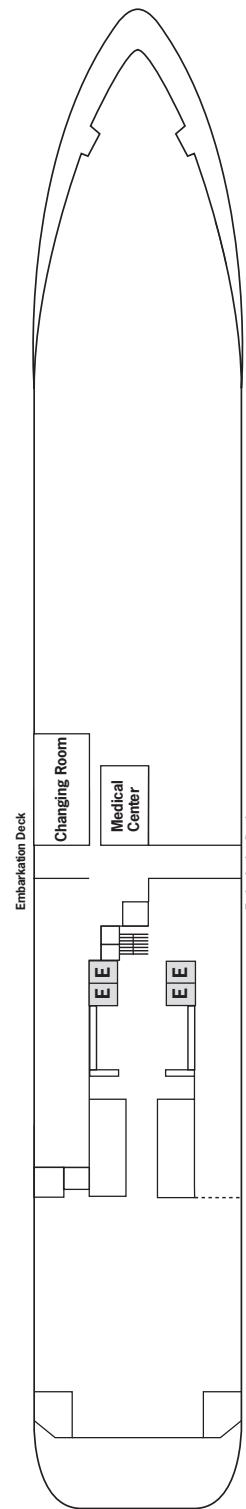

# SILVER WIND – Deck Plans

Effective from June 2021

DECK 3

Changing Room  
Medical Centre

DECK 4

The Restaurant  
La Dame  
Laundrette

DECK 5

Dolce Vita  
Boutique  
Photo Studio

DECK 6

The Show Lounge  
Conference Room  
Expedition Office  
Reception/Guest Relations

DECK 7

La Terrazza

DECK 8

Pool Deck  
Pool Bar  
The Grill  
Panorama Lounge  
Connoisseur's Corner

DECK 9

Fitness Centre  
Beauty Spa  
Observation Library  
Jogging Track

## SUITE CATEGORIES

- Owner's Suite . . . . . ●
- Grand Suite . . . . . ●
- Royal Suite . . . . . ●
- Silver Suite . . . . . ●
- Medallion Suite . . . . . ●
- Deluxe Veranda Suite . . . . . ●
- Classic Veranda Suite . . . . . ●
- Vista Suite . . . . . ●

## SPECIFICATIONS

- Crew . . . . . 239
- Officers . . . . . International
- Guests . . . . . 274
- Tonnage . . . . . 17,400
- Length . . . . . 514.14 Feet/156.7 Metres
- Width . . . . . 70.62 Feet/21.5 Metres
- Speed . . . . . 18 Knots
- Passenger Decks . . . . . 7
- Connecting Suites . . . . . ⇕
- 3rd Guest Capacity . . . . . ▲
- Handicap Suites . . . . . ♿
- 445, 447
- Built . . . . . 1995
- Refurbished . . . . . 2021
- Registry . . . . . Bahamas
- Ice-class Rating . . . . . 1C