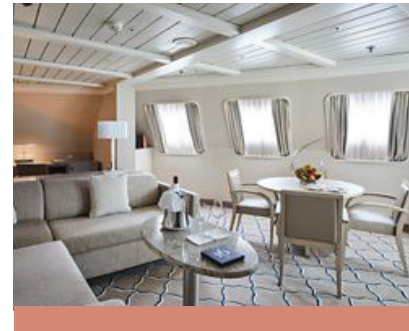

ROYAL SUITE

Available as a one-bedroom configuration or as two-bedrooms by adjoining with a Classic Veranda Suite.

1 BEDROOM: 736 SQ. FT. / 69 M²
INCLUDING VERANDA (126 SQ. FT. / 12 M²);

2 BEDROOM: 1,031 SQ. FT. / 96 M²
INCLUDING VERANDA (175 SQ. FT. / 16.5 M²)

- Large veranda with patio furniture and floor-to-ceiling glass doors; bedroom two has additional veranda
- Living room (with convertible sofa to accommodate an additional guest); bedroom two has additional sitting area
- Separate dining area
- Twin beds or queen-sized bed; bedroom two has additional twin beds or queen-sized bed
- Bathroom with full-sized bath; bedroom two has additional bathroom with walk-in shower
- Walk-in wardrobe(s) with personal safe
- Vanity table(s) with hair dryer
- Writing desk(s)
- Flat-screen HD TVs
- Interactive Media Library
- Bose® sound system with bluetooth connectivity
- Illy® espresso machine
- Unlimited Premium Wifi