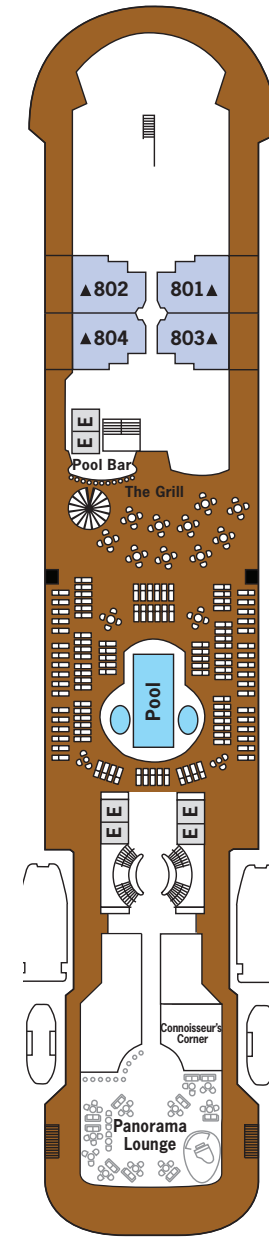

# SILVER WIND – Deck Plans

Effective from June 2021

DECK 3

Changing Room  
Medical Centre

DECK 4

The Restaurant  
La Dame  
Laundrette

DECK 5

Dolce Vita  
Boutique  
Photo Studio

DECK 6

The Show Lounge  
Conference Room  
Expedition Office  
Reception/Guest Relations

DECK 7

La Terrazza

DECK 8

Pool Deck  
Pool Bar  
The Grill  
Panorama Lounge  
Connoisseur's Corner

DECK 9

Fitness Centre  
Beauty Spa  
Observation Library  
Jogging Track

## SPECIFICATIONS

- Crew . . . . . 239
- Officers . . . . . International
- Guests . . . . . 274
- Tonnage . . . . . 17,400
- Length . . . . . 514.14 Feet/156.7 Metres
- Width . . . . . 70.62 Feet/21.5 Metres
- Speed . . . . . 18 Knots
- Passenger Decks . . . . . 7
- Connecting Suites . . . . . ⇕
- 3rd Guest Capacity . . . . . ▲
- Handicap Suites . . . . . ♿
- 445, 447
- Built . . . . . 1995
- Refurbished . . . . . 2021
- Registry . . . . . Bahamas
- Ice-class Rating . . . . . 1C

Deckplans are for illustration purposes only and may be subject to change

Suite diagrams shown are for illustration purposes only and may vary from actual square footage. Please refer to suite specifications for square footage.