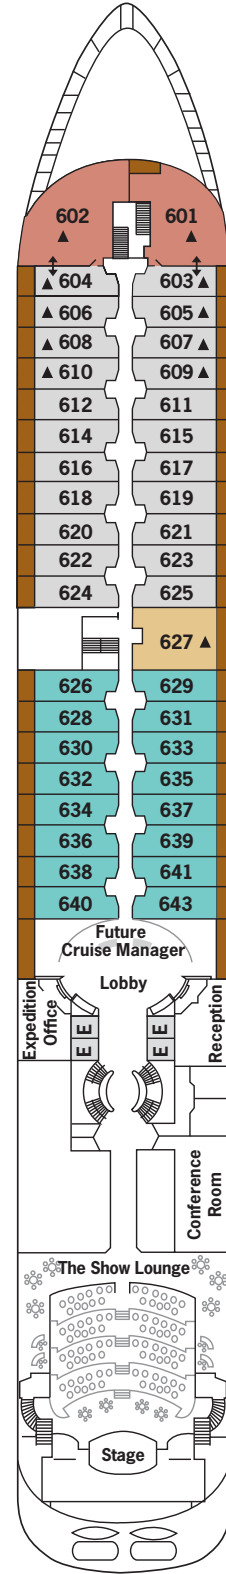

# SILVER WIND – Deck Plans

Effective from June 2021

DECK 3

Changing Room  
Medical Centre

DECK 4

The Restaurant  
La Dame  
Laundrette

DECK 5

Dolce Vita  
Boutique  
Photo Studio

DECK 6

The Show Lounge  
Conference Room  
Expedition Office  
Reception/Guest Relations

DECK 7

La Terrazza

DECK 8

Pool Deck  
Pool Bar  
The Grill  
Panorama Lounge  
Connoisseur's Corner

DECK 9

Fitness Centre  
Beauty Spa  
Observation Library  
Jogging Track

## SUITE CATEGORIES

- Owner's Suite . . . . . ●
- Grand Suite . . . . . ●
- Royal Suite . . . . . ●
- Silver Suite . . . . . ●
- Medallion Suite . . . . . ●
- Deluxe Veranda Suite . . . . . ●
- Classic Veranda Suite . . . . . ●
- Vista Suite . . . . . ●

## SPECIFICATIONS

- Crew . . . . . 239
- Officers . . . . . International
- Guests . . . . . 274
- Tonnage . . . . . 17,400
- Length . . . . . 514.14 Feet/156.7 Metres
- Width . . . . . 70.62 Feet/21.5 Metres
- Speed . . . . . 18 Knots
- Passenger Decks . . . . . 7
- Connecting Suites . . . . . ⇕
- 3rd Guest Capacity . . . . . ▲
- Handicap Suites . . . . . ♿
- 445, 447
- Built . . . . . 1995
- Refurbished . . . . . 2021
- Registry . . . . . Bahamas
- Ice-class Rating . . . . . 1C