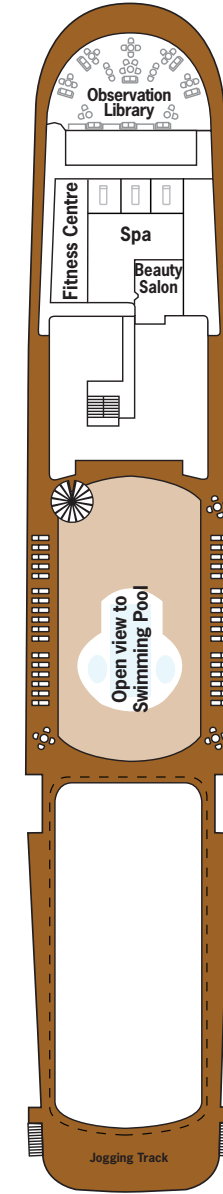

# SILVER WIND – Deck Plans

Effective from June 2021

DECK 3

Changing Room  
Medical Centre

DECK 4

The Restaurant  
La Dame  
Laundrette

DECK 5

Dolce Vita  
Boutique  
Photo Studio

DECK 6

The Show Lounge  
Conference Room  
Expedition Office  
Reception/Guest Relations

DECK 7

La Terrazza

DECK 8

Pool Deck  
Pool Bar  
The Grill  
Panorama Lounge  
Connoisseur's Corner

DECK 9

Fitness Centre  
Beauty Spa  
Observation Library  
Jogging Track

## SPECIFICATIONS

- Crew . . . . . 239
- Officers . . . . . International
- Guests . . . . . 274
- Tonnage . . . . . 17,400
- Length . . . . . 514.14 Feet/156.7 Metres
- Width . . . . . 70.62 Feet/21.5 Metres
- Speed . . . . . 18 Knots
- Passenger Decks . . . . . 7
- Connecting Suites . . . . . ⇕
- 3rd Guest Capacity . . . . . ▲
- Handicap Suites . . . . . ♿
- 445, 447
- Built . . . . . 1995
- Refurbished . . . . . 2021
- Registry . . . . . Bahamas
- Ice-class Rating . . . . . 1C