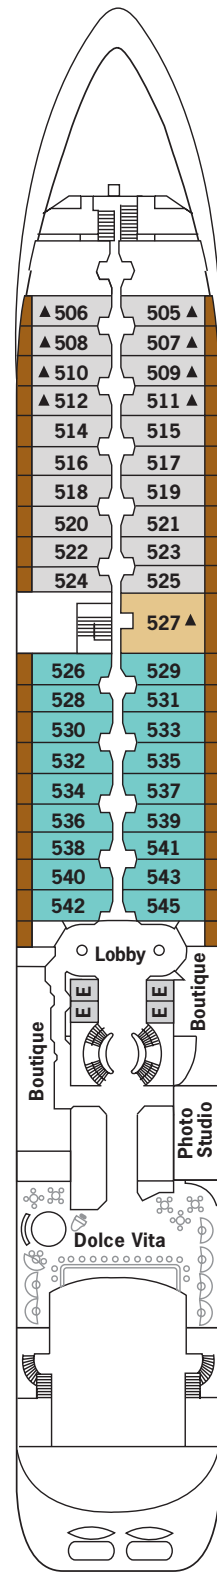

# SILVER WIND – Deck Plans

Effective from June 2021

DECK 3

Changing Room  
Medical Centre

DECK 4

The Restaurant  
La Dame  
Laundrette

DECK 5

Dolce Vita  
Boutique  
Photo Studio

DECK 6

The Show Lounge  
Conference Room  
Expedition Office  
Reception/Guest Relations

DECK 7

La Terrazza

DECK 8

Pool Deck  
Pool Bar  
The Grill  
Panorama Lounge  
Connoisseur's Corner

DECK 9

Fitness Centre  
Beauty Spa  
Observation Library  
Jogging Track

## SUITE CATEGORIES

- Owner's Suite . . . . . ●
- Grand Suite . . . . . ●
- Royal Suite . . . . . ●
- Silver Suite . . . . . ●
- Medallion Suite . . . . . ●
- Deluxe Veranda Suite . . . . . ●
- Classic Veranda Suite . . . . . ●
- Vista Suite . . . . . ●

## SPECIFICATIONS

- Crew . . . . . 239
- Officers . . . . . International
- Guests . . . . . 274
- Tonnage . . . . . 17,400
- Length . . . . . 514.14 Feet/156.7 Metres
- Width . . . . . 70.62 Feet/21.5 Metres
- Speed . . . . . 18 Knots
- Passenger Decks . . . . . 7
- Connecting Suites . . . . . ⇕
- 3rd Guest Capacity . . . . . ▲
- Handicap Suites . . . . . ♿
- 445, 447
- Built . . . . . 1995
- Refurbished . . . . . 2021
- Registry . . . . . Bahamas
- Ice-class Rating . . . . . 1C