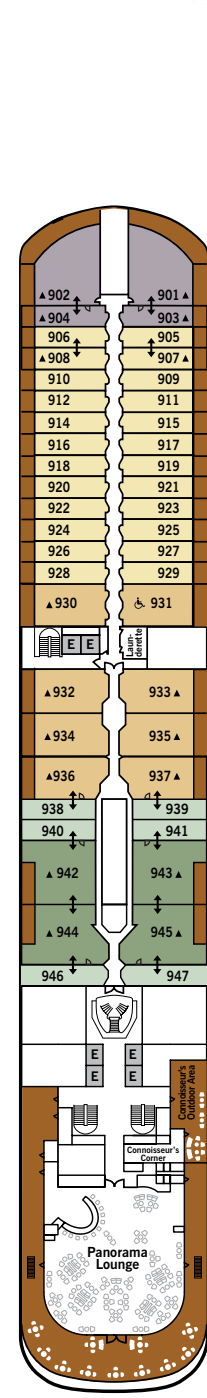

SILVER MOON – Deck Plans

DECK 4

Atlantide
Kaiseki
.S.A.L.T. Kitchen
.S.A.L.T. Bar
.S.A.L.T. Lab

DECK 5

Reception/
Guest Relations
Shore Concierge
Dolce Vita
Venetian Lounge
Future Cruise Manager

DECK 6

Beauty Spa
Fitness Centre

DECK 7

La Terrazza
Silver Note
Casino

DECK 8

Arts Café
Boutique
La Dame

DECK 9

Panorama Lounge
Connoisseur's Corner

DECK 10

Pool Deck
Pool Bar
The Grill
Whirlpool Area

SPECIFICATIONS

- Crew 411
- Officers European
- Guests 596
- Tonnage 40,700
- Length 698 Feet / 212.8 Metres
- Width 86 Feet / 27 Metres
- Speed 19.8 Knots
- Passenger Decks 8
- 3rd Guest Capacity ▲
- Connecting Suites ⇕
- Wheelchair Accessible Suites ♿
- 407, 409, 417, 931
- Built 2020
- Registry Bahamas

VISTA SUITE

Some Vista Suites are available as a wheelchair accessible suite.*

334 SQ FT / 31 M² – DECK 4
WHEELCHAIR ACCESSIBLE SUITE: 440-646 SQ FT / 41-60 M²

- Sitting area
- Twin beds or queen-sized bed
- Marble bathroom with vanity, full-sized bath, separate shower
- Wheelchair accessible suite has a marble bathroom with vanity and separate shower (no full-sized bath)
- Walk-in wardrobe with personal safe; wheelchair accessible suites fitted with cupboards and wardrobe with personal safe
- Writing desk
- One 40" / 102 cm flat-screen HD TV
- Interactive Media Library
- Unlimited Standard Wifi