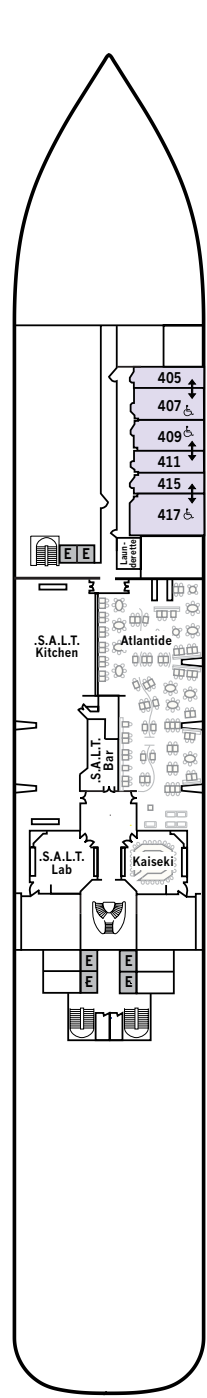

SILVER MOON – Deck Plans

DECK 4

Atlantide
Kaiseki
.S.A.L.T. Kitchen
.S.A.L.T. Bar
.S.A.L.T. Lab

DECK 5

Reception/
Guest Relations
Shore Concierge
Dolce Vita
Venetian Lounge
Future Cruise Manager

DECK 6

Beauty Spa
Fitness Centre

DECK 7

La Terrazza
Silver Note
Casino

DECK 8

Arts Café
Boutique
La Dame

DECK 9

Panorama Lounge
Connoisseur's Corner

DECK 10

Pool Deck
Pool Bar
The Grill
Whirlpool Area

SPECIFICATIONS

- Crew 411
- Officers European
- Guests 596
- Tonnage 40,700
- Length 698 Feet / 212.8 Metres
- Width 86 Feet / 27 Metres
- Speed 19.8 Knots
- Passenger Decks 8
- 3rd Guest Capacity ▲
- Connecting Suites ⇕
- Wheelchair Accessible Suites ♿
- 407, 409, 417, 931
- Built 2020
- Registry Bahamas