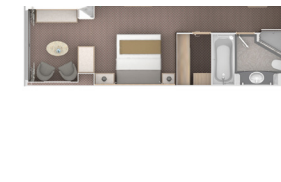

* Wheelchair accessible suite does not include full-sized bath