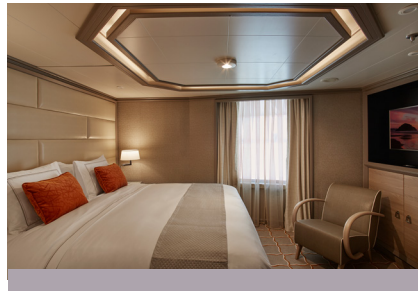

Images are intended as a general reference. Features, materials, finishes and layout may be different than shown.

SILVER MOON – Suite Diagrams

All suites feature:

- Butler service
- Refrigerator and bar setup stocked with your preferences
- Plush bathrobes
- Pillow menu
- Luxury bath amenities
- Complimentary Wifi for all suites
- Personalised stationery
- Umbrella
- Hair dryer
- Wall mounted USB-C mobile device chargers
- Direct-dial telephone(s)
- Champagne on arrival

- Large veranda with patio furniture and floor-to-ceiling glass doors; bedroom two has additional veranda
- Living room with convertible sofa to accommodate an additional guest
- Sitting area; bedroom two has additional sitting area
- Separate dining area
- Twin beds or king-sized bed; bedroom two has additional twin beds or queen-sized bed
- Marble bathroom with double vanity, separate shower and full-sized bath, plus a powder room; bedroom two has additional marble bathroom with full-sized bath
- Custom-made luxury bed mattresses
- Walk-in wardrobe(s) with personal safe
- Vanity table(s)
- Writing desk(s)
- One 55" / 140 cm and one 40" / 102 cm flat-screen HD TVs in main suite, plus one 40" / 102 cm flat-screen HD TV in bedroom two
- Interactive Media Library
- Bose® Sound system with bluetooth connectivity
- Illy® espresso machine
- Unlimited Premium Wifi