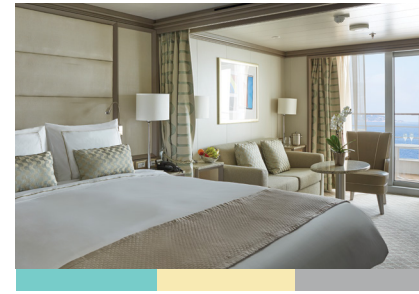

Images are intended as a general reference. Features, materials, finishes and layout may be different than shown.

SILVER MOON – Suite Diagrams

All suites feature:

- Butler service
- Refrigerator and bar setup stocked with your preferences
- Plush bathrobes
- Pillow menu
- Luxury bath amenities
- Complimentary Wifi for all suites
- Personalised stationery
- Umbrella
- Hair dryer
- Wall mounted USB-C mobile device chargers
- Direct-dial telephone(s)
- Champagne on arrival

TWO BEDROOM: 1281-1389 SQ FT / 119-129 M²
INCLUDING VERANDA (129 SQ FT / 12 M²)

- Large veranda with patio furniture and floor-to-ceiling glass doors; bedroom two has additional large picture window
- Living room with sitting area; bedroom two has additional sitting area
- Separate dining area
- Twin beds or king-sized bed; bedroom two has additional twin beds or queen-sized bed
- Marble bathroom with double vanity, separate shower and full-sized bath, plus a powder room; bedroom two has additional marble bathroom with shower
- Custom-made luxury bed mattresses
- Walk-in wardrobe(s) with personal safe
- Vanity table(s)
- Writing desk(s)
- One 55" / 140 cm and one 40" / 102 cm flat-screen HD TVs in main suite, plus one 40" / 102 cm flat-screen HD TV in bedroom two
- Interactive Media Library
- Bose® Sound system with bluetooth connectivity
- Illy® espresso machine
- Unlimited Premium Wifi