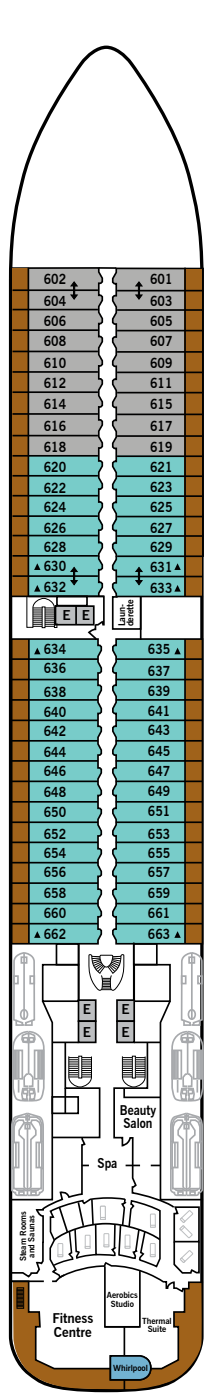

SILVER MOON – Deck Plans

DECK 4

Atlantide
Kaiseki
.S.A.L.T. Kitchen
.S.A.L.T. Bar
.S.A.L.T. Lab

DECK 5

Reception/
Guest Relations
Shore Concierge
Dolce Vita
Venetian Lounge
Future Cruise Manager

DECK 6

Beauty Spa
Fitness Centre

DECK 7

La Terrazza
Silver Note
Casino

DECK 8

Arts Café
Boutique
La Dame

DECK 9

Panorama Lounge
Connoisseur's Corner

DECK 10

Pool Deck
Pool Bar
The Grill
Whirlpool Area

DECK 11

Observation Library
Card Room
Spaccanapoli
Jogging Track

SUITE CATEGORIES

- Owner's Suite ●
- Grand Suite ●
- Royal Suite ●
- Silver Suite ●
- Deluxe Veranda Suite ●
- Superior Veranda Suite ●
- Classic Veranda Suite ●
- Panorama Suite ●
- Vista Suite ●

SPECIFICATIONS

- Crew 411
- Officers European
- Guests 596
- Tonnage 40,700
- Length 698 Feet / 212.8 Metres
- Width 86 Feet / 27 Metres
- Speed 19.8 Knots
- Passenger Decks 8
- 3rd Guest Capacity ▲
- Connecting Suites ⇕
- Wheelchair Accessible Suites ♿
- 407, 409, 417, 931
- Built 2020
- Registry Bahamas