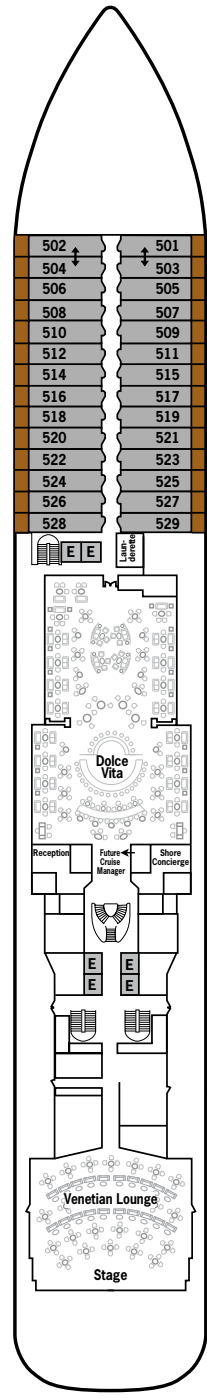

SILVER MOON – Deck Plans

DECK 4

Atlantide
Kaiseki
.S.A.L.T. Kitchen
.S.A.L.T. Bar
.S.A.L.T. Lab

DECK 5

Reception/
Guest Relations
Shore Concierge
Dolce Vita
Venetian Lounge
Future Cruise Manager

DECK 6

Beauty Spa
Fitness Centre

DECK 7

La Terrazza
Silver Note
Casino

DECK 8

Arts Café
Boutique
La Dame

DECK 9

Panorama Lounge
Connoisseur's Corner

DECK 10

Pool Deck
Pool Bar
The Grill
Whirlpool Area

DECK 11

Observation Library
Card Room
Spaccanapoli
Jogging Track

SUITE CATEGORIES

- Owner's Suite ●
- Grand Suite ●
- Royal Suite ●
- Silver Suite ●
- Deluxe Veranda Suite ●
- Superior Veranda Suite ●
- Classic Veranda Suite ●
- Panorama Suite ●
- Vista Suite ●

SPECIFICATIONS

- Crew 411
- Officers European
- Guests 596
- Tonnage 40,700
- Length 698 Feet / 212.8 Metres
- Width 86 Feet / 27 Metres
- Speed 19.8 Knots
- Passenger Decks 8
- 3rd Guest Capacity ▲
- Connecting Suites ⇕
- Wheelchair Accessible Suites ♿
- 407, 409, 417, 931
- Built 2020
- Registry Bahamas