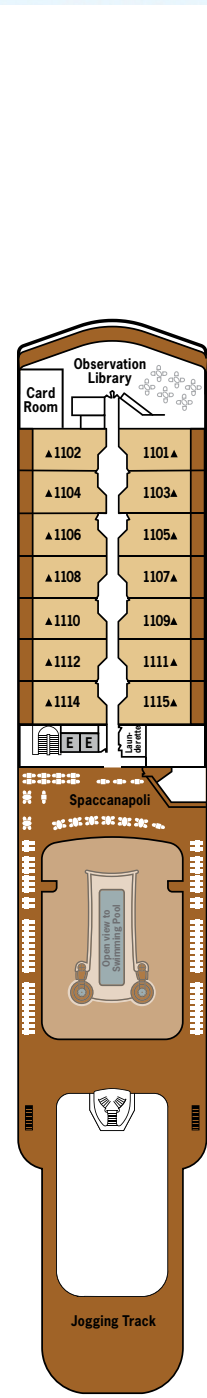

SILVER MOON – Deck Plans

DECK 4

Atlantide
Kaiseki
.S.A.L.T. Kitchen
.S.A.L.T. Bar
.S.A.L.T. Lab

DECK 5

Reception/
Guest Relations
Shore Concierge
Dolce Vita
Venetian Lounge
Future Cruise Manager

DECK 6

Beauty Spa
Fitness Centre

DECK 7

La Terrazza
Silver Note
Casino

DECK 8

Arts Café
Boutique
La Dame

DECK 9

Panorama Lounge
Connoisseur's Corner

DECK 10

Pool Deck
Pool Bar
The Grill
Whirlpool Area

SPECIFICATIONS

- Crew 411
- Officers European
- Guests 596
- Tonnage 40,700
- Length 698 Feet / 212.8 Metres
- Width 86 Feet / 27 Metres
- Speed 19.8 Knots
- Passenger Decks 8
- 3rd Guest Capacity ▲
- Connecting Suites ⇕
- Wheelchair Accessible Suites ♿
- 407, 409, 417, 931
- Built 2020
- Registry Bahamas