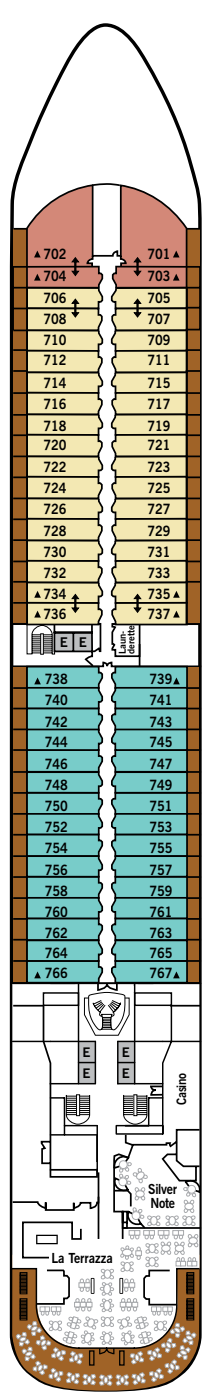

SILVER MOON – Deck Plans

DECK 4

Atlantide
Kaiseki
.S.A.L.T. Kitchen
.S.A.L.T. Bar
.S.A.L.T. Lab

DECK 5

Reception/
Guest Relations
Shore Concierge
Dolce Vita
Venetian Lounge
Future Cruise Manager

DECK 6

Beauty Spa
Fitness Centre

DECK 7

La Terrazza
Silver Note
Casino

DECK 8

Arts Café
Boutique
La Dame

DECK 9

Panorama Lounge
Connoisseur's Corner

DECK 10

Pool Deck
Pool Bar
The Grill
Whirlpool Area

SPECIFICATIONS

- Crew 411
- Officers European
- Guests 596
- Tonnage 40,700
- Length 698 Feet / 212.8 Metres
- Width 86 Feet / 27 Metres
- Speed 19.8 Knots
- Passenger Decks 8
- 3rd Guest Capacity ▲
- Connecting Suites ⇕
- Wheelchair Accessible Suites ♿
- 407, 409, 417, 931
- Built 2020
- Registry Bahamas

VISTA SUITE

Some Vista Suites are available as a wheelchair accessible suite.*

334 SQ FT / 31 M² – DECK 4
WHEELCHAIR ACCESSIBLE SUITE: 440-646 SQ FT / 41-60 M²

- Sitting area
- Twin beds or queen-sized bed
- Marble bathroom with vanity, full-sized bath, separate shower
- Wheelchair accessible suite has a marble bathroom with vanity and separate shower (no full-sized bath)
- Walk-in wardrobe with personal safe; wheelchair accessible suites fitted with cupboards and wardrobe with personal safe
- Writing desk
- One 40" / 102 cm flat-screen HD TV
- Interactive Media Library
- Unlimited Standard Wifi