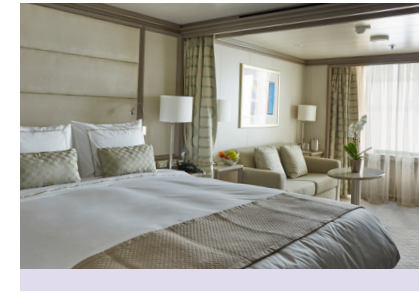

Images are intended as a general reference. Features, materials, finishes and layout may be different than shown.

SILVER MOON – Suite Diagrams

All suites feature:

- Butler service
- Refrigerator and bar setup stocked with your preferences
- Plush bathrobes
- Pillow menu
- Luxury bath amenities
- Complimentary Wifi for all suites
- Personalised stationery
- Umbrella
- Hair dryer
- Wall mounted USB-C mobile device chargers
- Direct-dial telephone(s)
- Champagne on arrival

TWO BEDROOM: 1281-1389 SQ FT / 119-129 M²
INCLUDING VERANDA (129 SQ FT / 12 M²)

- Large veranda with patio furniture and floor-to-ceiling glass doors; bedroom two has additional large picture window
- Living room with sitting area; bedroom two has additional sitting area
- Separate dining area
- Twin beds or king-sized bed; bedroom two has additional twin beds or queen-sized bed
- Marble bathroom with double vanity, separate shower and full-sized bath, plus a powder room; bedroom two has additional marble bathroom with shower
- Custom-made luxury bed mattresses
- Walk-in wardrobe(s) with personal safe
- Vanity table(s)
- Writing desk(s)
- One 55" / 140 cm and one 40" / 102 cm flat-screen HD TVs in main suite, plus one 40" / 102 cm flat-screen HD TV in bedroom two
- Interactive Media Library
- Bose® Sound system with bluetooth connectivity
- Illy® espresso machine
- Unlimited Premium Wifi