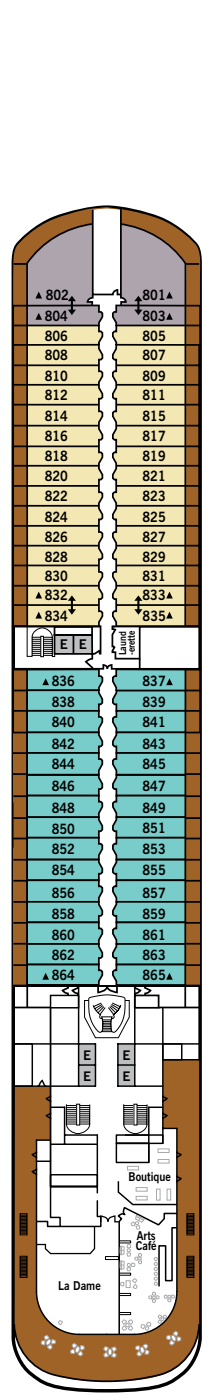

SILVER MOON – Deck Plans

DECK 4

Atlantide
Kaiseki
.S.A.L.T. Kitchen
.S.A.L.T. Bar
.S.A.L.T. Lab

DECK 5

Reception/
Guest Relations
Shore Concierge
Dolce Vita
Venetian Lounge
Future Cruise Manager

DECK 6

Beauty Spa
Fitness Centre

DECK 7

La Terrazza
Silver Note
Casino

DECK 8

Arts Café
Boutique
La Dame

DECK 9

Panorama Lounge
Connoisseur's Corner

DECK 10

Pool Deck
Pool Bar
The Grill
Whirlpool Area

SPECIFICATIONS

- Crew 411
- Officers European
- Guests 596
- Tonnage 40,700
- Length 698 Feet / 212.8 Metres
- Width 86 Feet / 27 Metres
- Speed 19.8 Knots
- Passenger Decks 8
- 3rd Guest Capacity ▲
- Connecting Suites ⇕
- Wheelchair Accessible Suites ♿
- 407, 409, 417, 931
- Built 2020
- Registry Bahamas