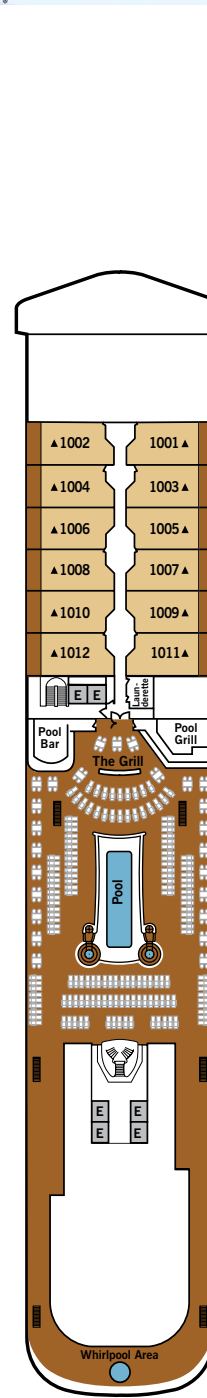

SILVER MOON – Deck Plans

DECK 4

Atlantide
Kaiseki
.S.A.L.T. Kitchen
.S.A.L.T. Bar
.S.A.L.T. Lab

DECK 5

Reception/
Guest Relations
Shore Concierge
Dolce Vita
Venetian Lounge
Future Cruise Manager

DECK 6

Beauty Spa
Fitness Centre

DECK 7

La Terrazza
Silver Note
Casino

DECK 8

Arts Café
Boutique
La Dame

DECK 9

Panorama Lounge
Connoisseur's Corner

DECK 10

Pool Deck
Pool Bar
The Grill
Whirlpool Area

SPECIFICATIONS

- Crew 411
- Officers European
- Guests 596
- Tonnage 40,700
- Length 698 Feet / 212.8 Metres
- Width 86 Feet / 27 Metres
- Speed 19.8 Knots
- Passenger Decks 8
- 3rd Guest Capacity ▲
- Connecting Suites ⇕
- Wheelchair Accessible Suites ♿
- 407, 409, 417, 931
- Built 2020
- Registry Bahamas