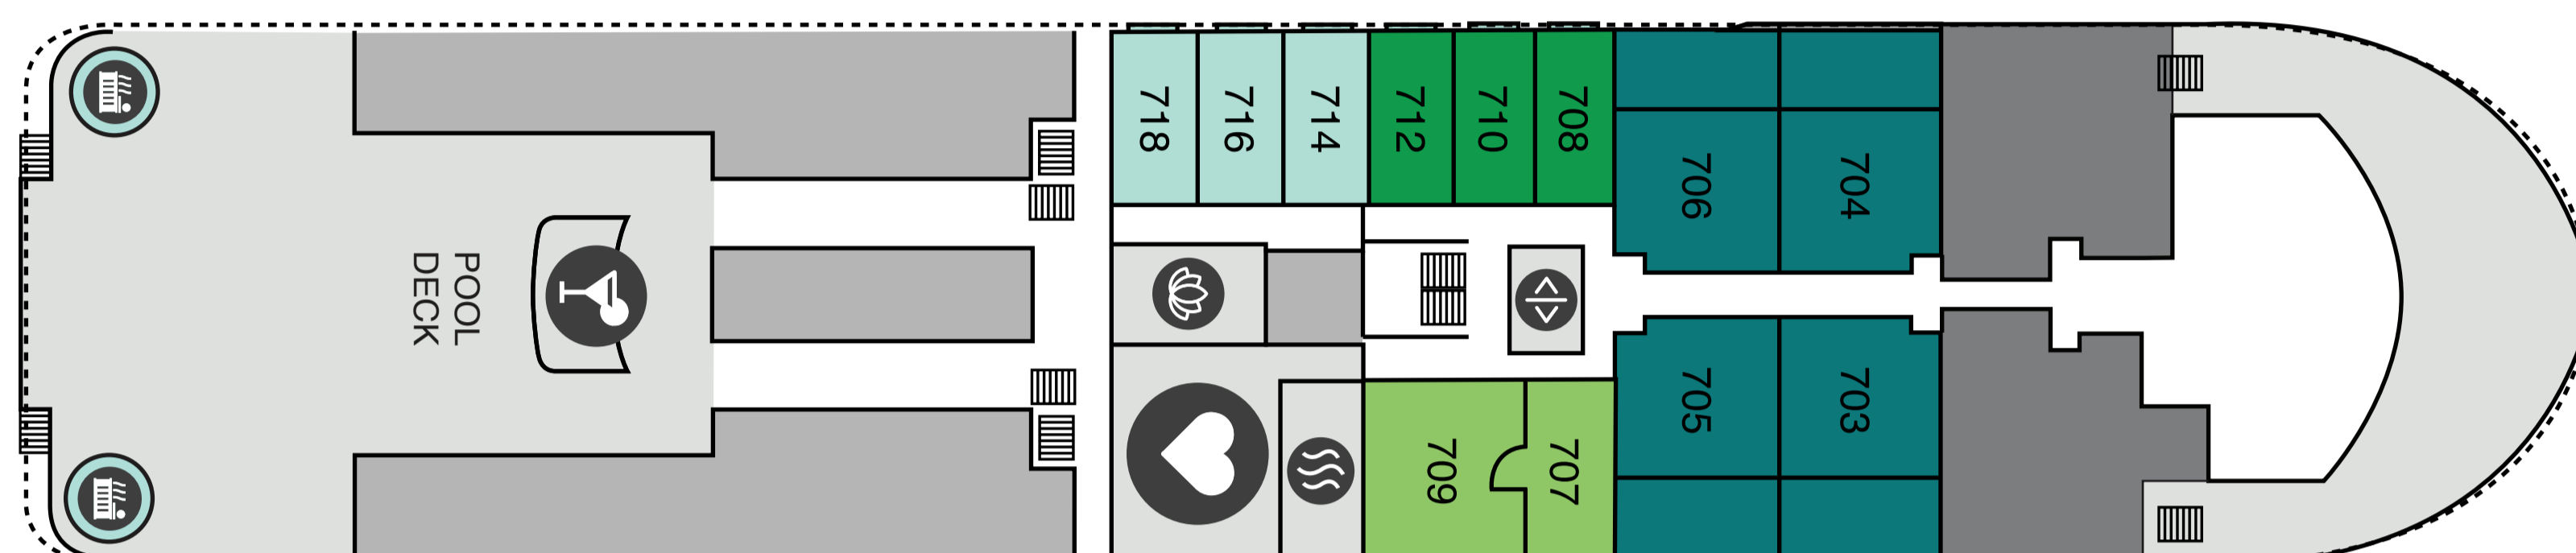

DECK 7 GUDRID THORBJARNARDÓTTIR DECK