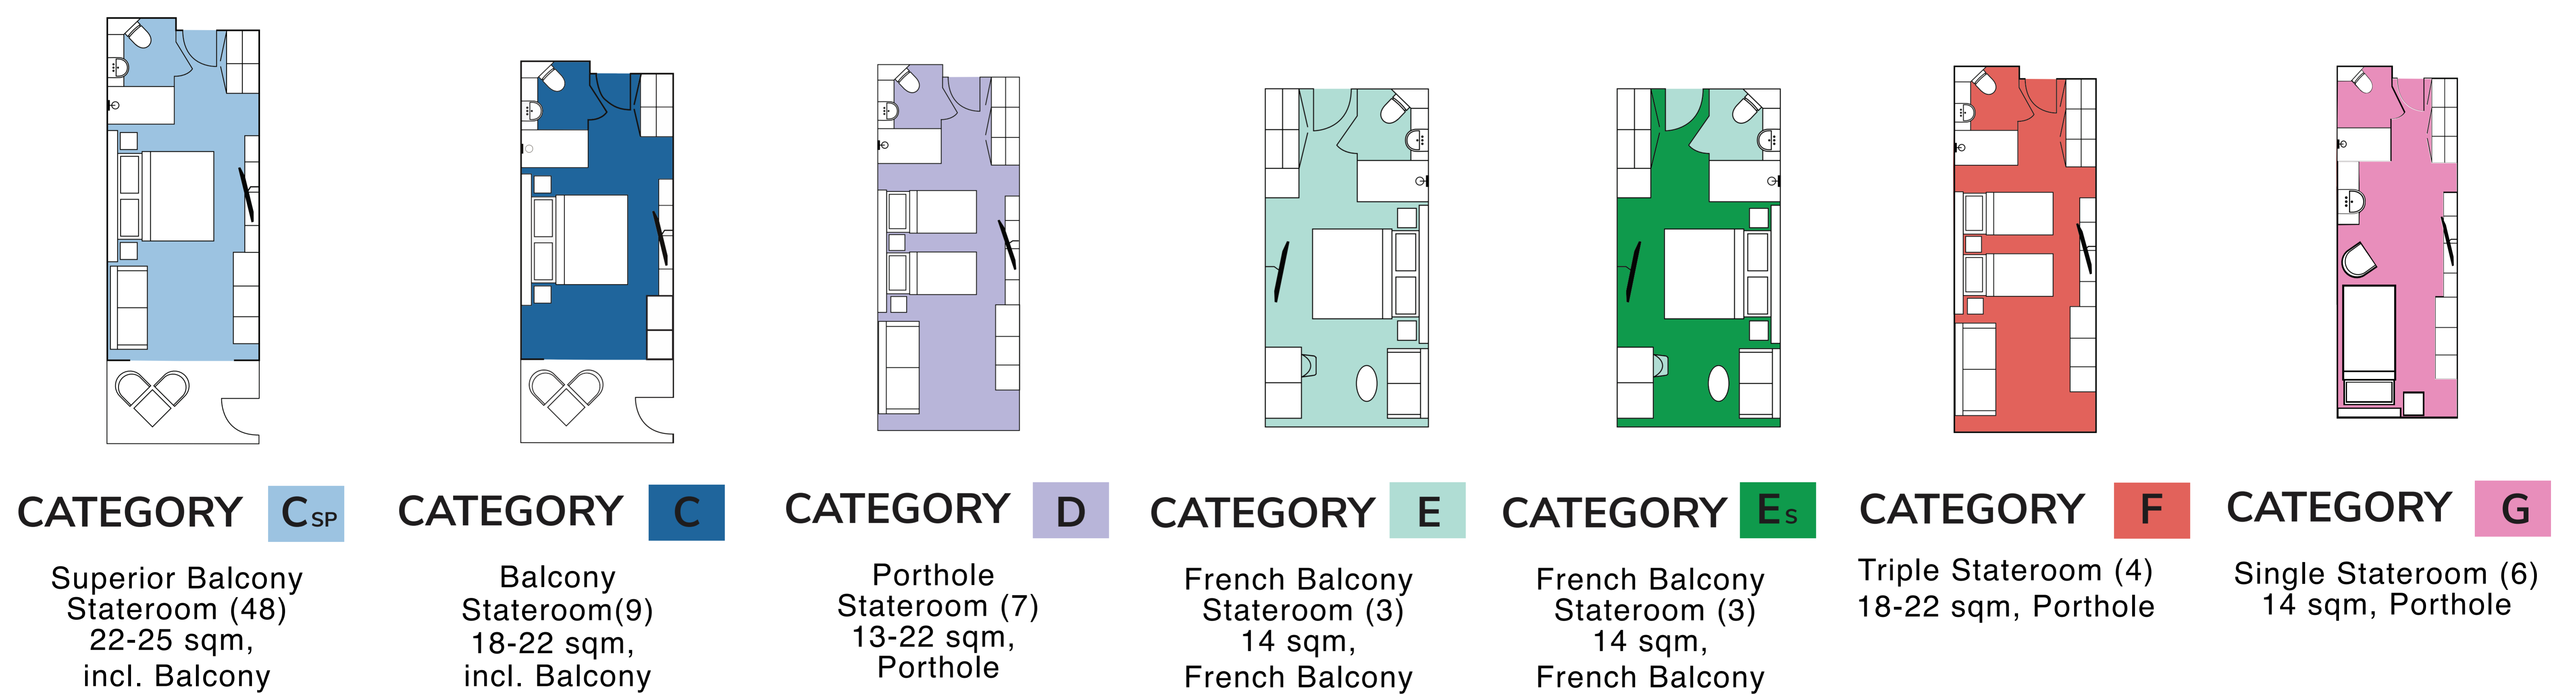

Category FS, Two-Bedroom Family Suite
1 Cabin, Size 50 sqm, French Balcony

Category B, Balcony Suite
2 Cabins, Size 30-32 sqm incl. Balcony

Category C, Balcony Stateroom
9 Cabins, Size 18-22 sqm incl. Balcony

Category F, Porthole Triple Stateroom
4 Cabins, Size 18-22 sqm

Category PS, Premium Suite
1 Cabin, Size 42 sqm incl. Balcony

Cat. C XL, Grand Balcony Stateroom
4 Cabins, Size 25-30 sqm incl. Balcony

Category D, Porthole Stateroom
7 Cabins, Size 13-22 sqm

Category G, Porthole Single Stateroom. 6 Cabins, Size 14 sqm

Category A, Junior Suite
4 Cabins, Size 36-39 sqm incl. Balcony

Cat. C SP, Superior Balcony Stateroom
48 Cabins, Size 22-25 sqm incl. Balcony

Category E, French Balcony Stateroom
3 Cabins, Size 14 sqm

Category Es, Solo French Balcony Stateroom. 3 Cabins, Size 14 sqm

M/V Ocean Albatros Deck Plan

- Restaurant
- Library
- Fitness
- Panorama Sauna
- Elevator
- Bar
- Albatros Ocean Boutique
- Albatros Polar Spa
- Mudroom
- Stairs
- Observation Area
- Reception
- Toilet
- Zodiac embarking
- Lecture Room
- Medical Clinic
- Jacuzzi
- Kayak platform