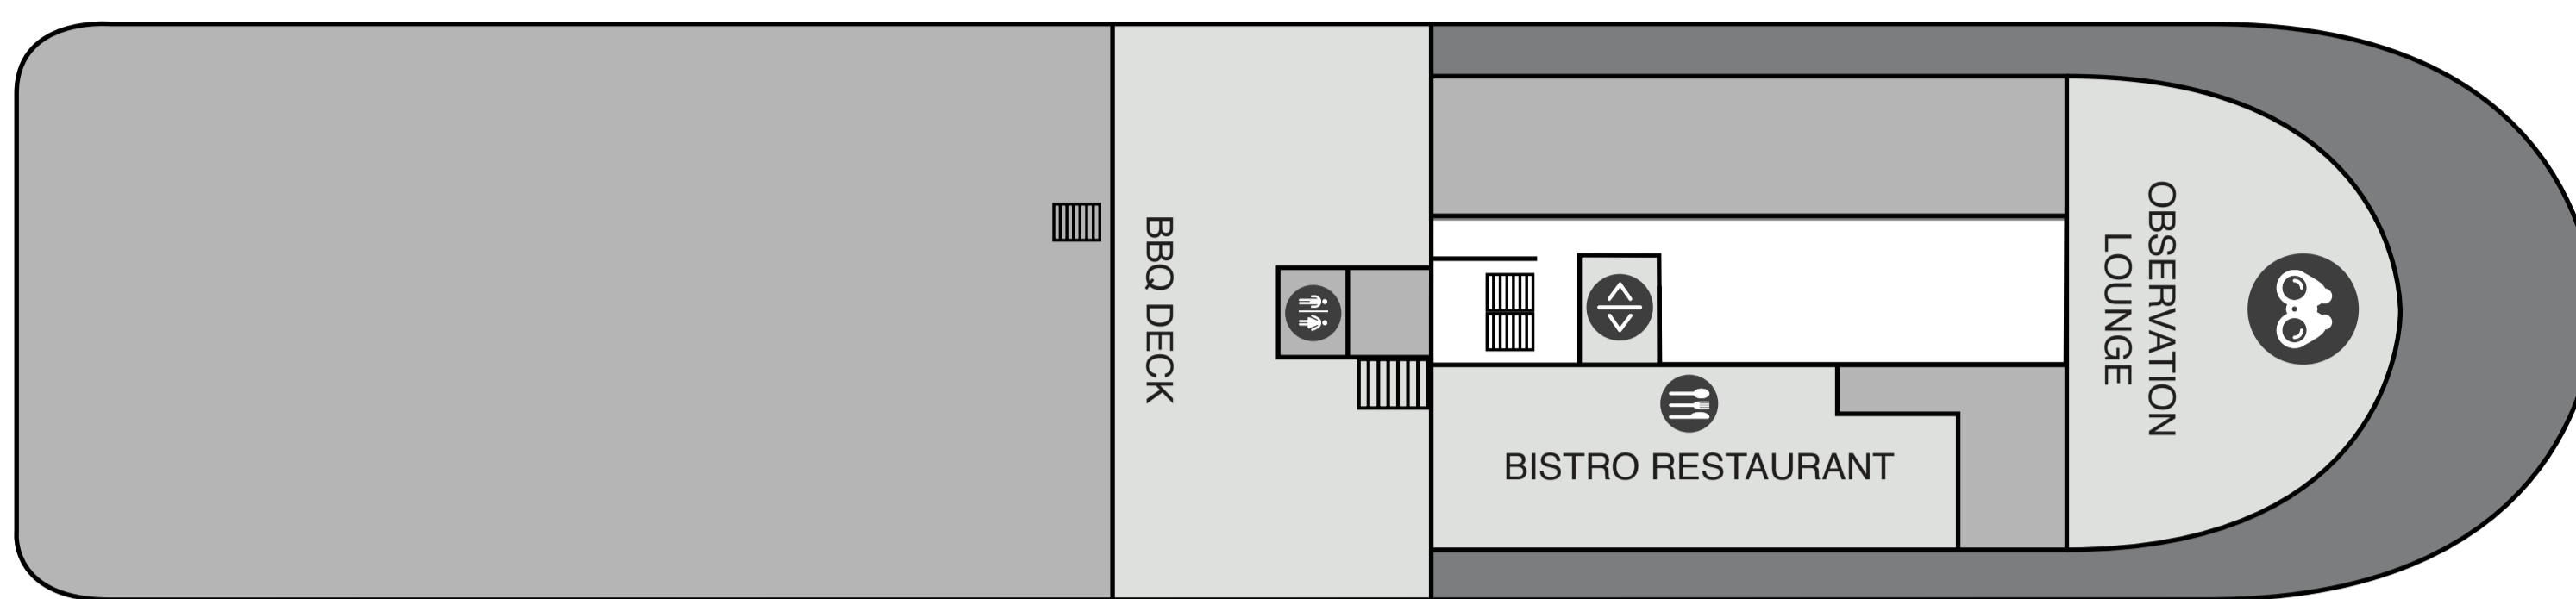

DECK 8 ARNARLUNGUQAQ DECK