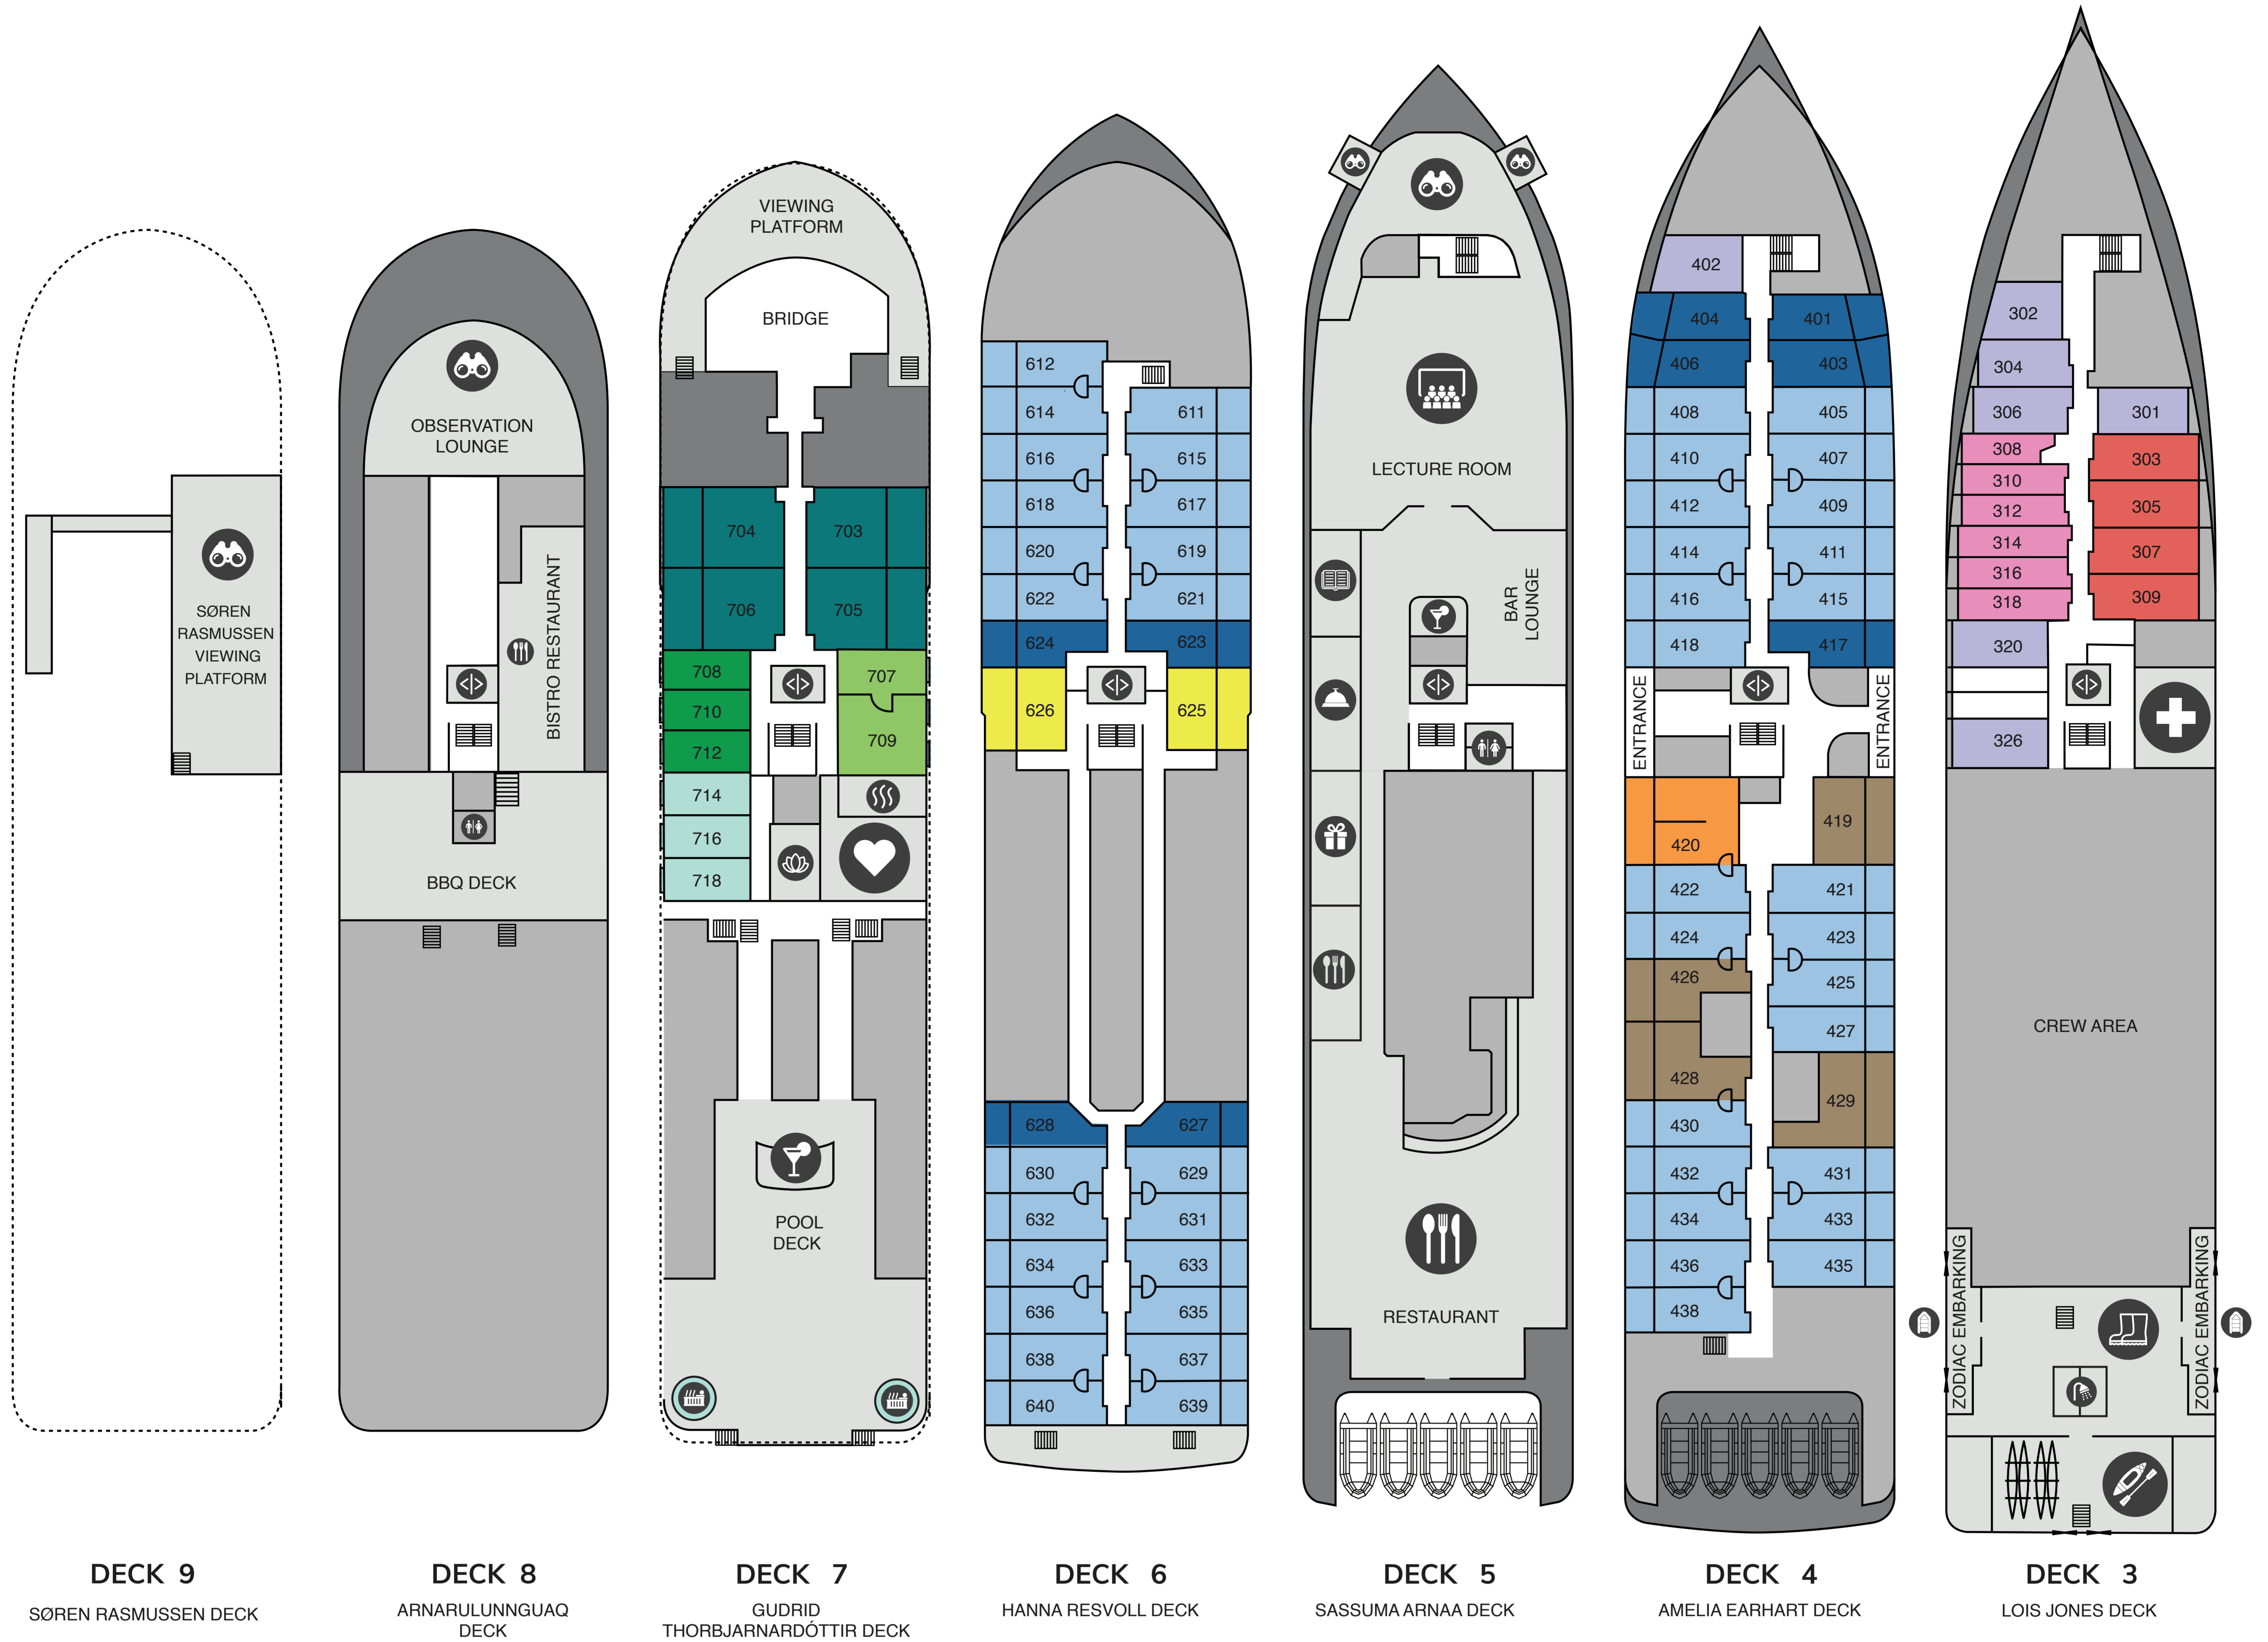

Category F, Porthole Triple Stateroom
4 Cabins, Size 18-22 sqm

Category PS, Premium Suite
1 Cabin, Size 42 sqm incl. Balcony

Cat. C XL, Grand Balcony Stateroom
4 Cabins, Size 25-30 sqm incl. Balcony

Category D, Porthole Stateroom
7 Cabins, Size 13-22 sqm

Category G, Porthole Single Stateroom. 6 Cabins, Size 14 sqm

Category A, Junior Suite
4 Cabins, Size 36-39 sqm incl. Balcony

Cat. C SP, Superior Balcony Stateroom
48 Cabins, Size 22-25 sqm incl. Balcony

Category E, French Balcony Stateroom
3 Cabins, Size 14 sqm

Category Es, Solo French Balcony Stateroom. 3 Cabins, Size 14 sqm

M/V Ocean Albatros Deck Plan

- Restaurant
- Library
- Fitness
- Panorama Sauna
- Elevator
- Bar
- Albatros Ocean Boutique
- Albatros Polar Spa
- Mudroom
- Stairs
- Observation Area
- Reception
- Toilet
- Zodiac embarking
- Lecture Room
- Medical Clinic
- Jacuzzi
- Kayak platform

Restaurant

Bar

Observation Area

Lecture Room

Library

Ocean Boutique

Reception

Medical Clinic