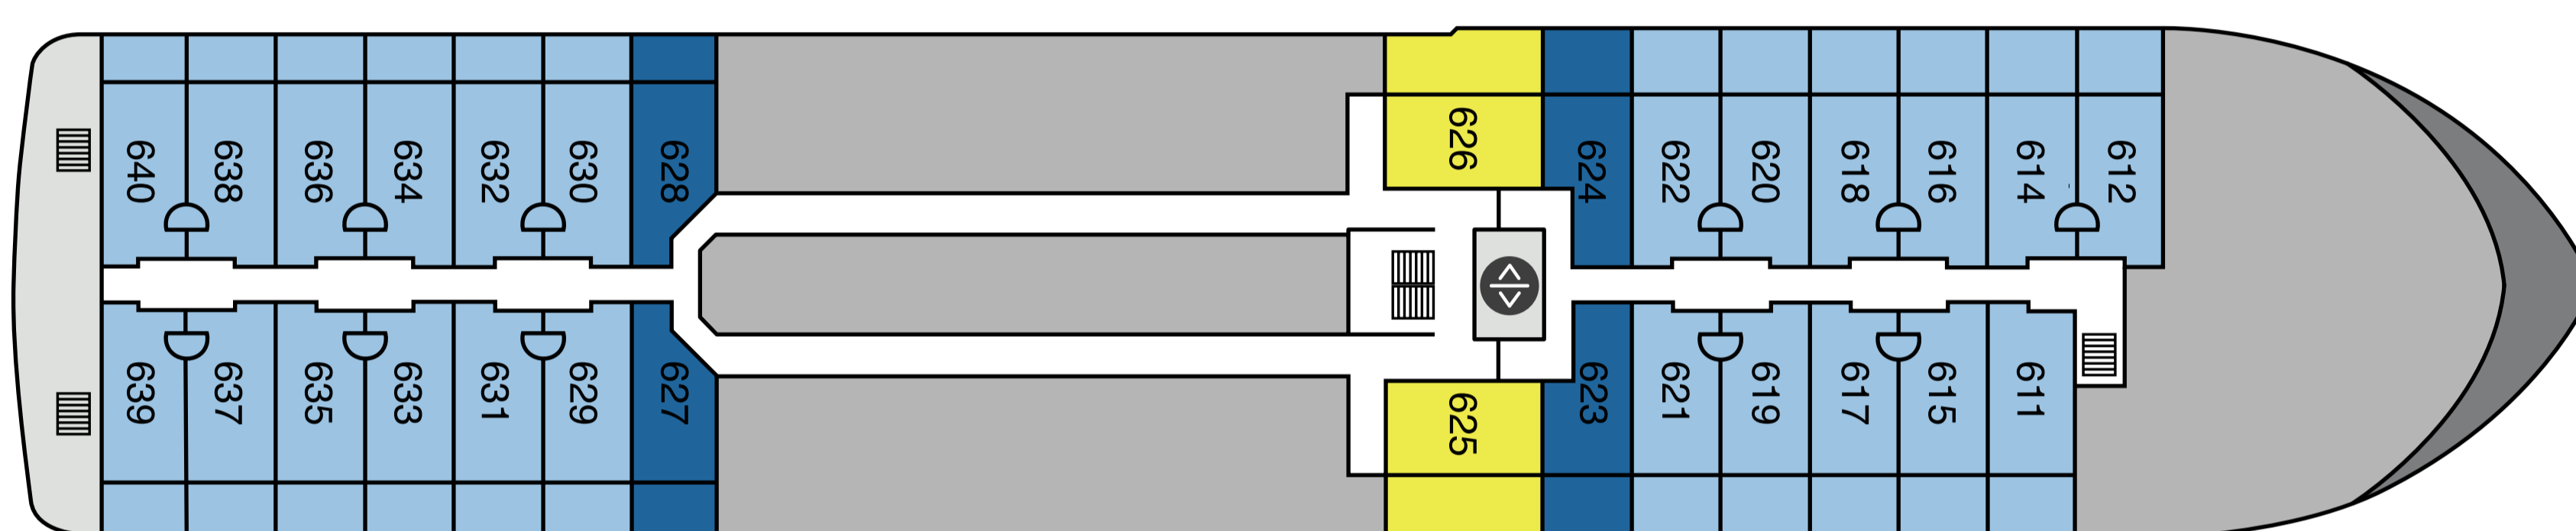

DECK 6 HANNA RESVOLL DECK