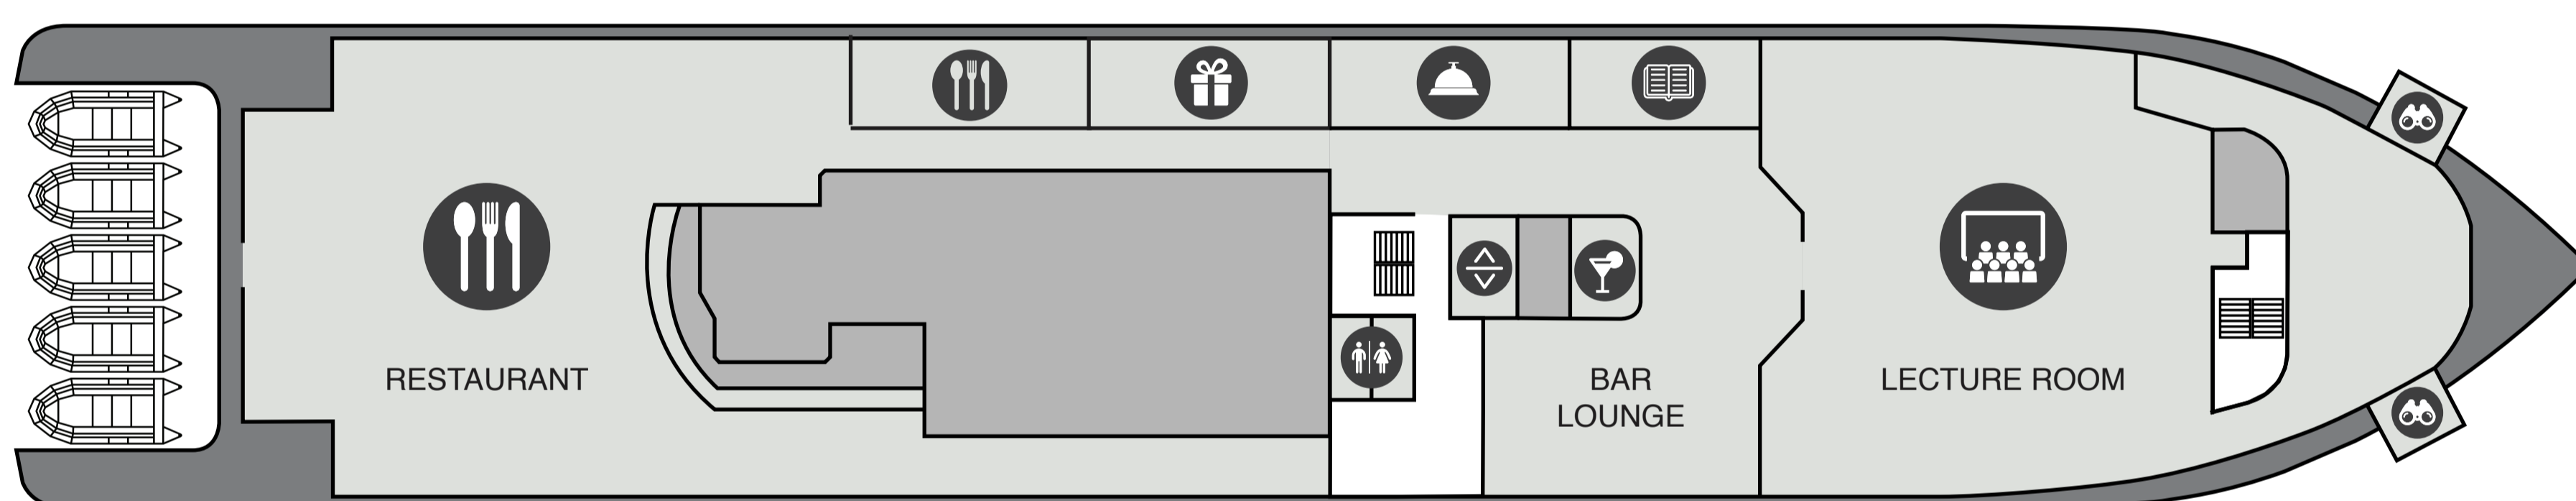

DECK 5 SASSUMA ARNAA DECK