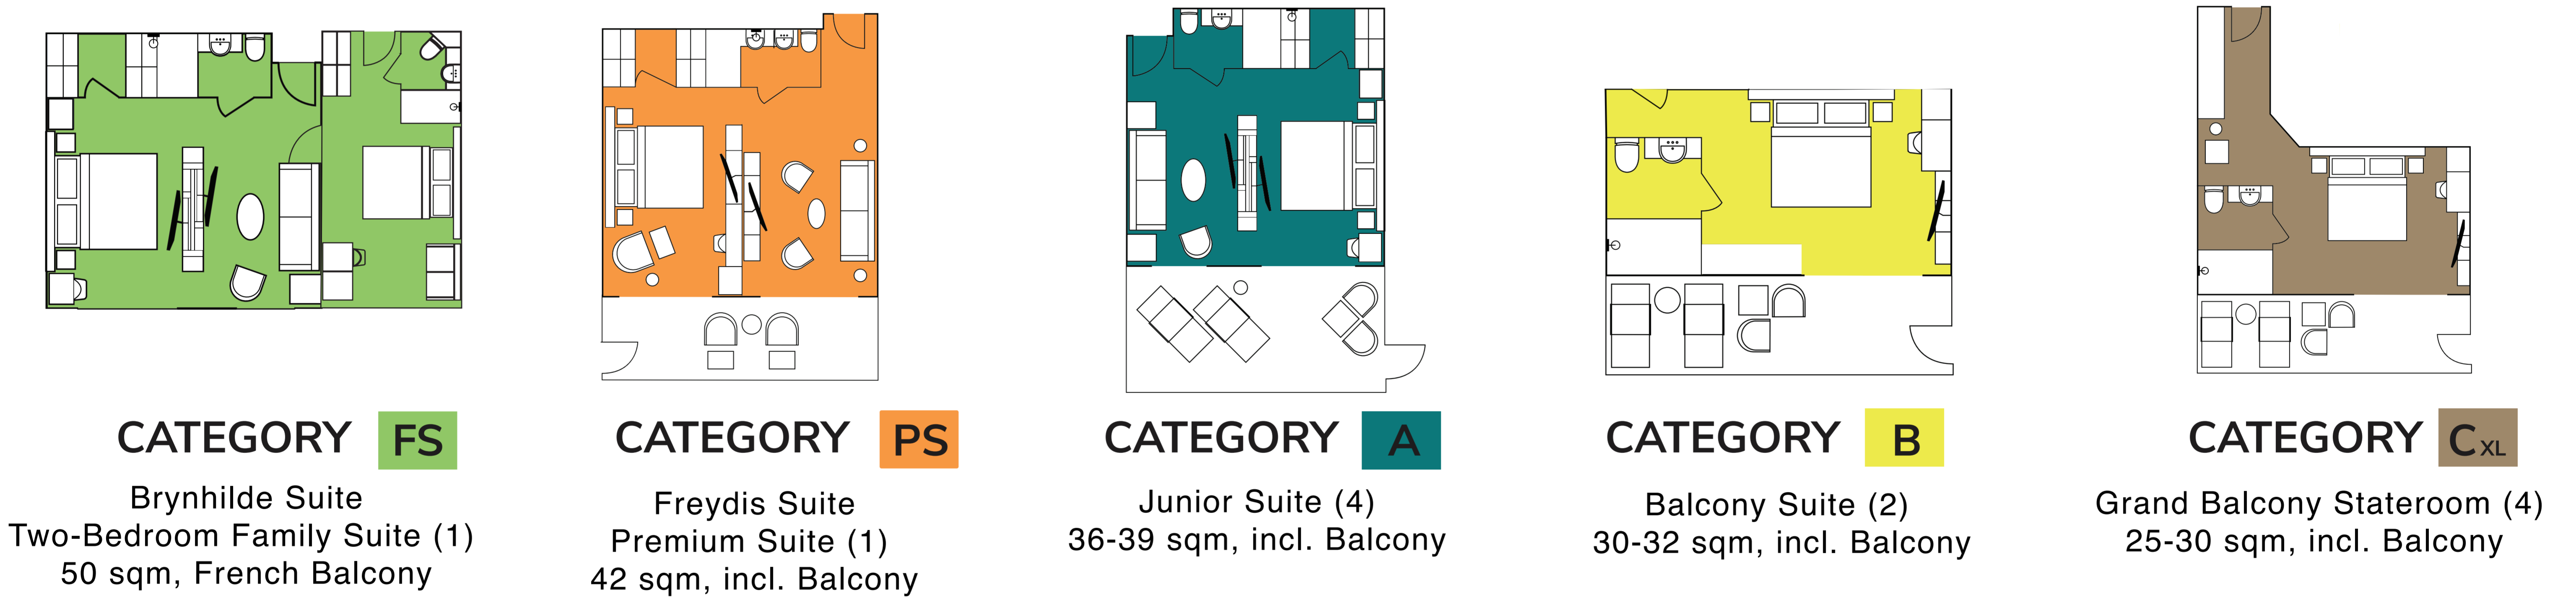

Category FS, Two-Bedroom Family Suite
1 Cabin, Size 50 sqm, French Balcony

Category B, Balcony Suite
2 Cabins, Size 30-32 sqm incl. Balcony

Category C, Balcony Stateroom
9 Cabins, Size 18-22 sqm incl. Balcony

Category F, Porthole Triple Stateroom
4 Cabins, Size 18-22 sqm

Category PS, Premium Suite
1 Cabin, Size 42 sqm incl. Balcony

Cat. C XL, Grand Balcony Stateroom
4 Cabins, Size 25-30 sqm incl. Balcony

Category D, Porthole Stateroom
7 Cabins, Size 13-22 sqm

Category G, Porthole Single Stateroom. 6 Cabins, Size 14 sqm

Category A, Junior Suite
4 Cabins, Size 36-39 sqm incl. Balcony

Cat. C SP, Superior Balcony Stateroom
48 Cabins, Size 22-25 sqm incl. Balcony

Category E, French Balcony Stateroom
3 Cabins, Size 14 sqm

Category Es, Solo French Balcony Stateroom. 3 Cabins, Size 14 sqm

M/V Ocean Albatros Deck Plan

- Restaurant
- Library
- Fitness
- Panorama Sauna
- Elevator
- Bar
- Albatros Ocean Boutique
- Albatros Polar Spa
- Mudroom
- Stairs
- Observation Area
- Reception
- Toilet
- Zodiac embarking
- Lecture Room
- Medical Clinic
- Jacuzzi
- Kayak platform