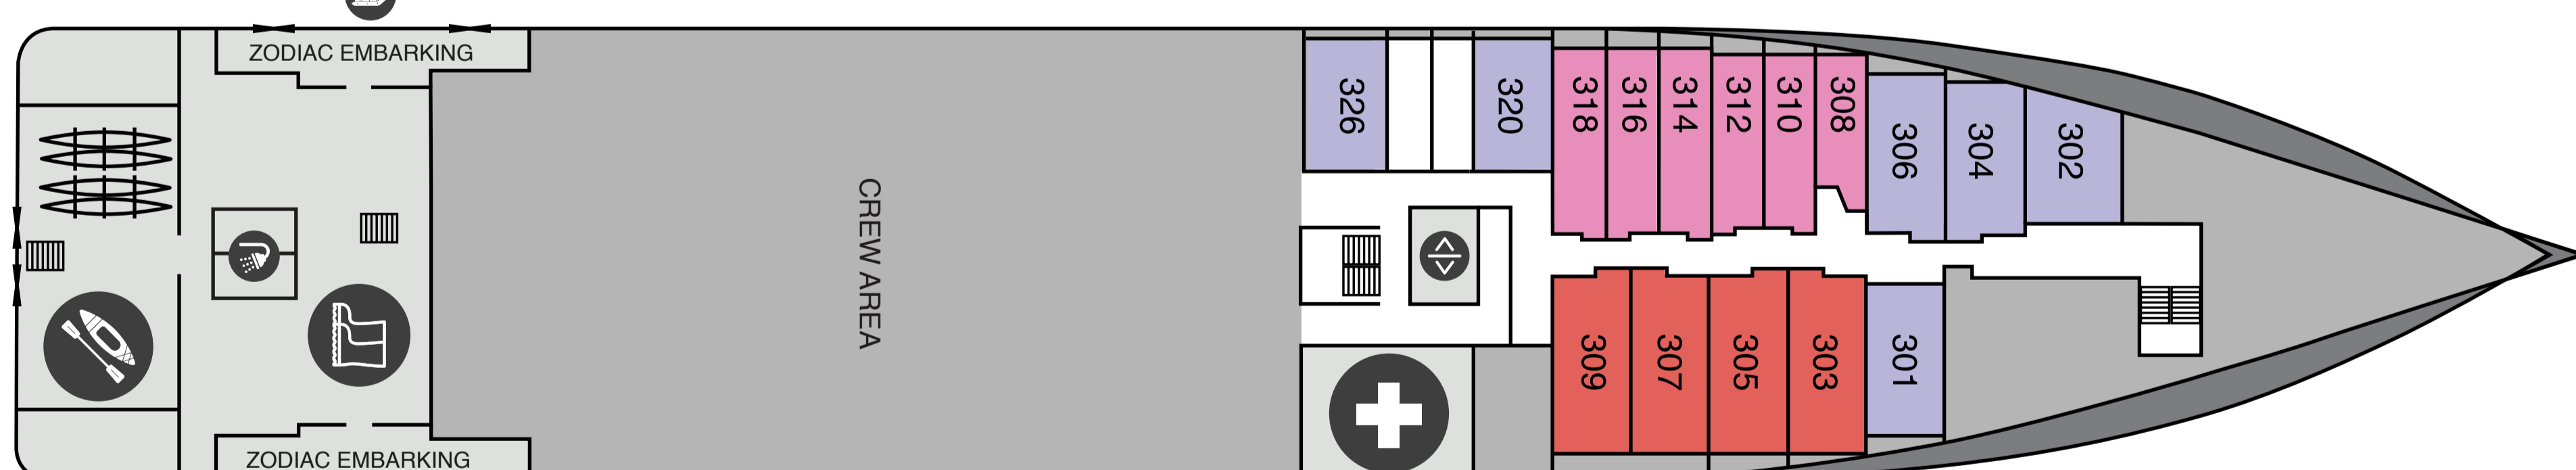

DECK 3 LOIS JONES DECK

Category FS, Two-Bedroom Family Suite
1 Cabin, Size 50 sqm, French Balcony

Category B, Balcony Suite
2 Cabins, Size 30-32 sqm incl. Balcony

Category C, Balcony Stateroom
9 Cabins, Size 18-22 sqm incl. Balcony

Category F, Porthole Triple Stateroom
4 Cabins, Size 18-22 sqm

Category PS, Premium Suite
1 Cabin, Size 42 sqm incl. Balcony

Cat. C XL, Grand Balcony Stateroom
4 Cabins, Size 25-30 sqm incl. Balcony

Category D, Porthole Stateroom
7 Cabins, Size 13-22 sqm

Category G, Porthole Single Stateroom. 6 Cabins, Size 14 sqm

Category A, Junior Suite
4 Cabins, Size 36-39 sqm incl. Balcony

Cat. C SP, Superior Balcony Stateroom
48 Cabins, Size 22-25 sqm incl. Balcony

Category E, French Balcony Stateroom
3 Cabins, Size 14 sqm

Category Es, Solo French Balcony Stateroom. 3 Cabins, Size 14 sqm