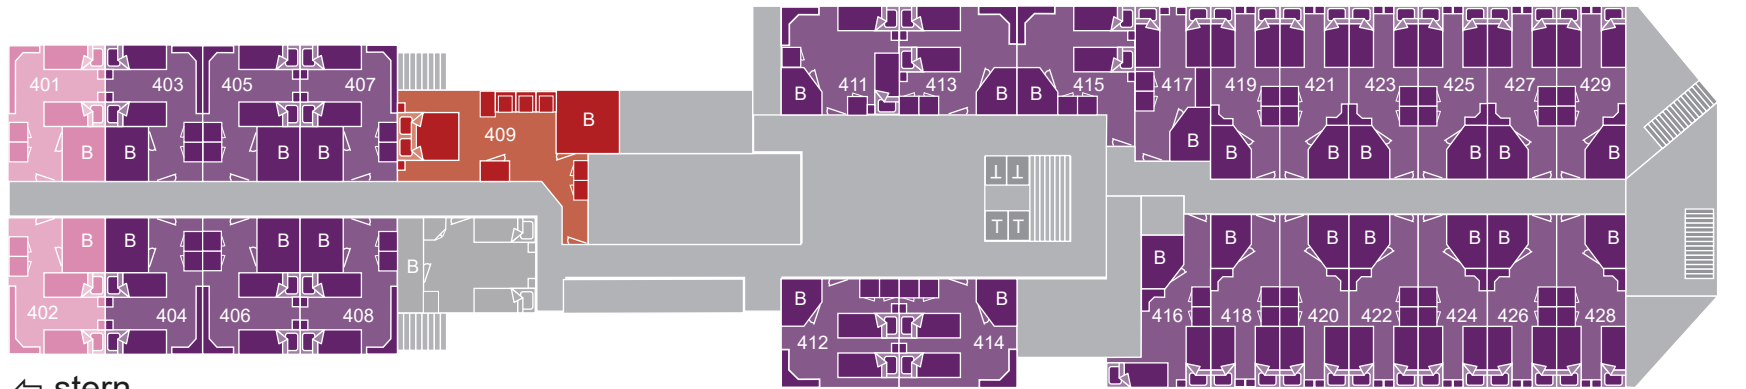

← stern

E-deck 6

bow → F-deck 5

← stern

bow → G-deck 4

← stern

J-deck 2

bow → H-deck 3

m/v Plancius deckplan			
	Superior		lower berth
	Twin Deluxe		upper and lower berth
	Twin Window		double bed
	Twin Porthole		Toilet
	Twin Porthole plus additional third bed		Bathroom
	Quadruple Porthole		