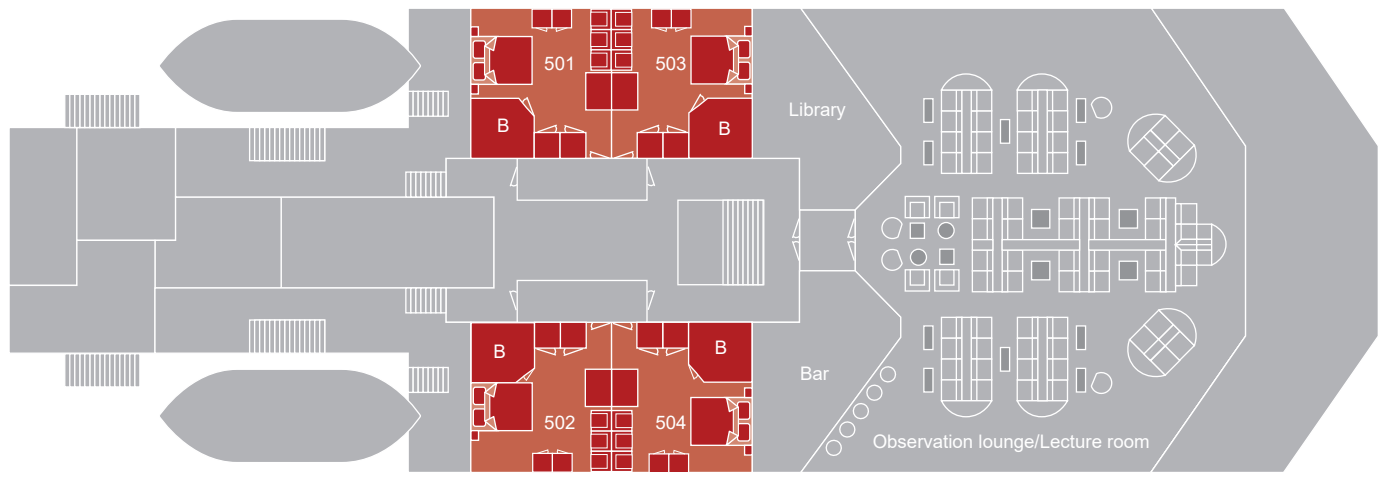

← stern

E-deck 6

bow → F-deck 5

← stern

bow → G-deck 4

← stern

J-deck 2

bow → H-deck 3

m/v Plancius deckplan			
	Superior		lower berth
	Twin Deluxe		upper and lower berth
	Twin Window		double bed
	Twin Porthole		Toilet
	Twin Porthole plus additional third bed		Bathroom
	Quadruple Porthole		