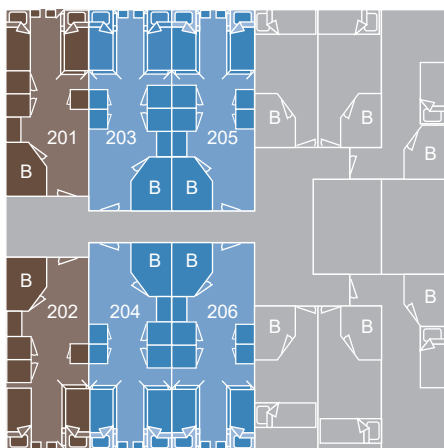

← stern

E-deck 6

bow → F-deck 5

← stern

bow → G-deck 4

← stern

J-deck 2

bow → H-deck 3

m/v Plancius deckplan			
	Superior		lower berth
	Twin Deluxe		upper and lower berth
	Twin Window		double bed
	Twin Porthole		Toilet
	Twin Porthole plus additional third bed		Bathroom
	Quadruple Porthole		