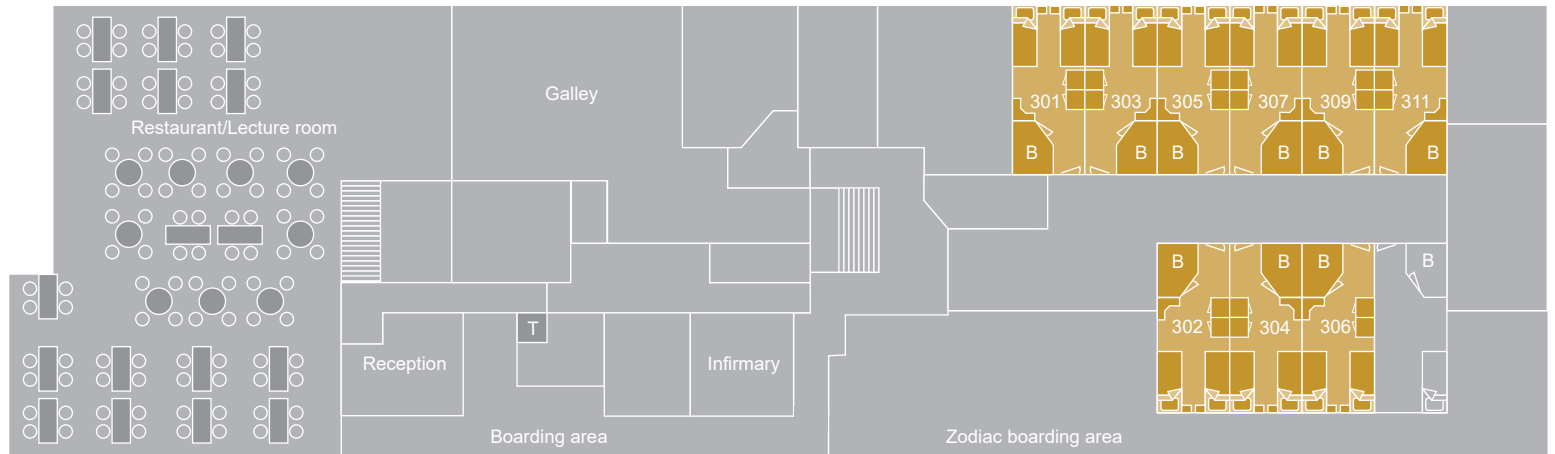

← stern

E-deck 6

bow → F-deck 5

← stern

bow → G-deck 4

← stern

J-deck 2

bow → H-deck 3

m/v Plancius deckplan			
	Superior		lower berth
	Twin Deluxe		upper and lower berth
	Twin Window		double bed
	Twin Porthole		Toilet
	Twin Porthole plus additional third bed		Bathroom
	Quadruple Porthole		