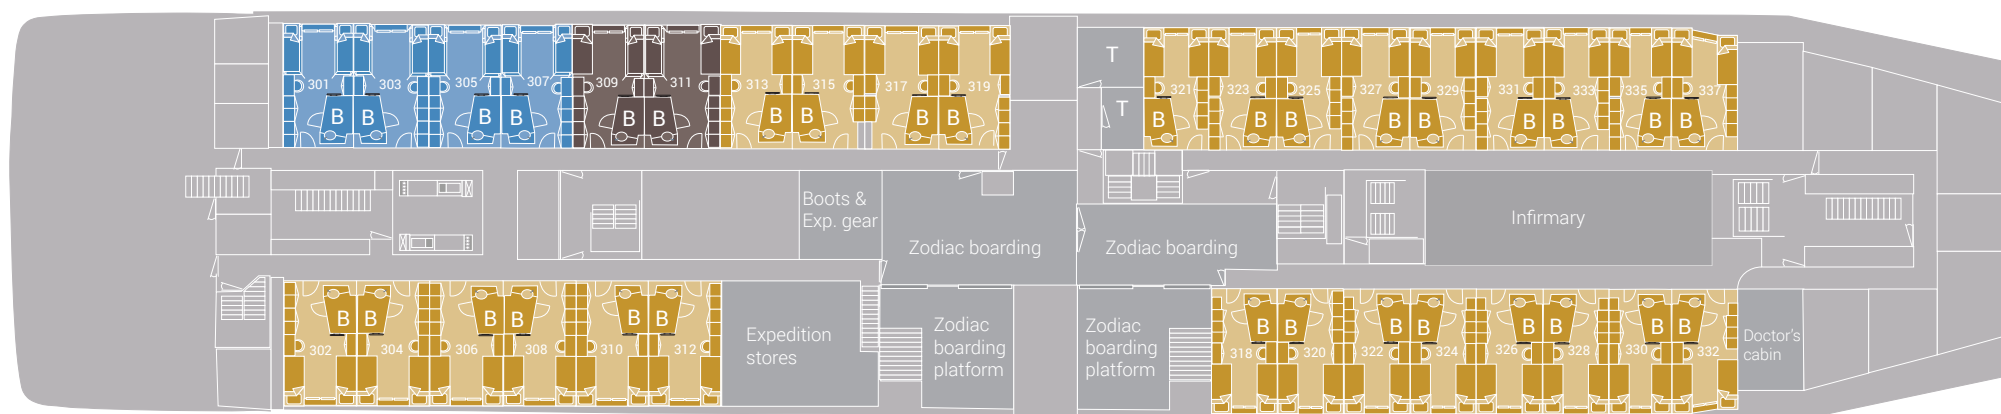

Deck 7

Deck 6

Deck 5

Deck 4

Deck 3

m/v Janssonius deck plan | Oceanwide Expeditions

Grand Suite with private balcony	Twin Window	Upper / lower berths	Double bed
Junior Suite	Twin Porthole	Lower berths	Toilet
Superior	Triple Porthole	2 separate lower berths	Bathroom
Twin deluxe	Quadruple Porthole		