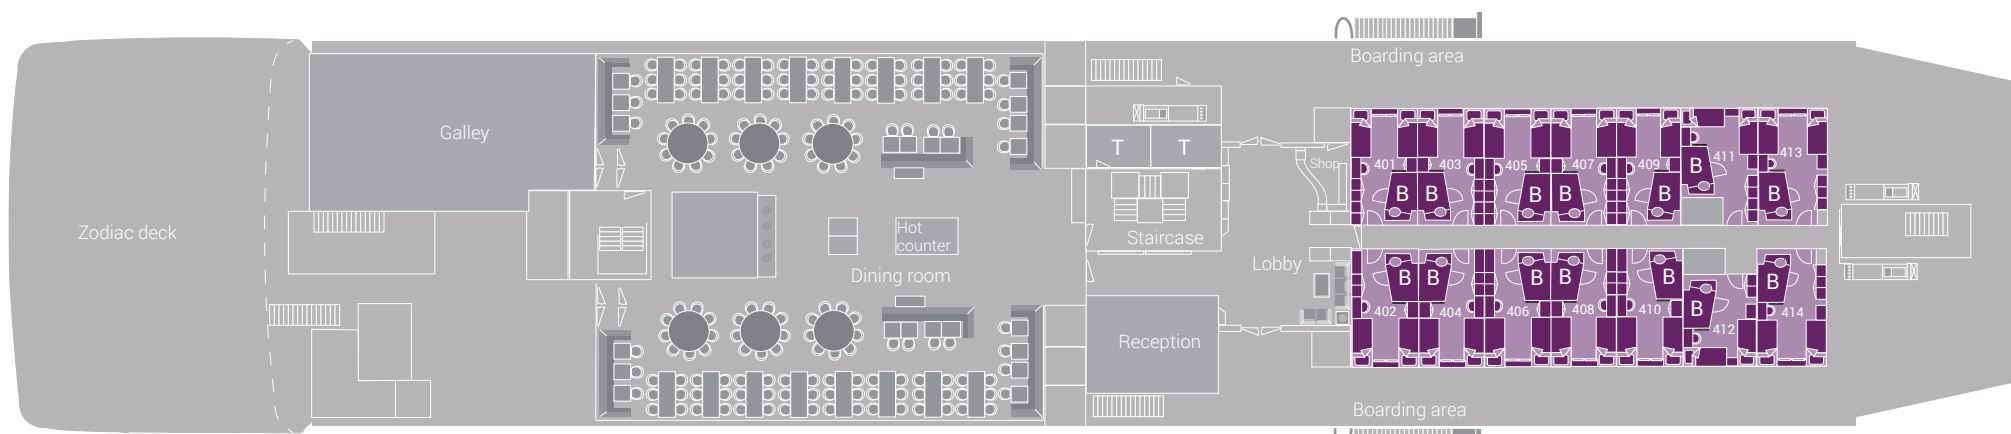

Deck 7

Deck 6

Deck 5

Deck 4

Deck 3

m/v Janssonius deck plan | Oceanwide Expeditions

Grand Suite with private balcony	Twin Window	Upper / lower berths	Double bed
Junior Suite	Twin Porthole	Lower berths	Toilet
Superior	Triple Porthole	2 separate lower berths	Bathroom
Twin deluxe	Quadruple Porthole		