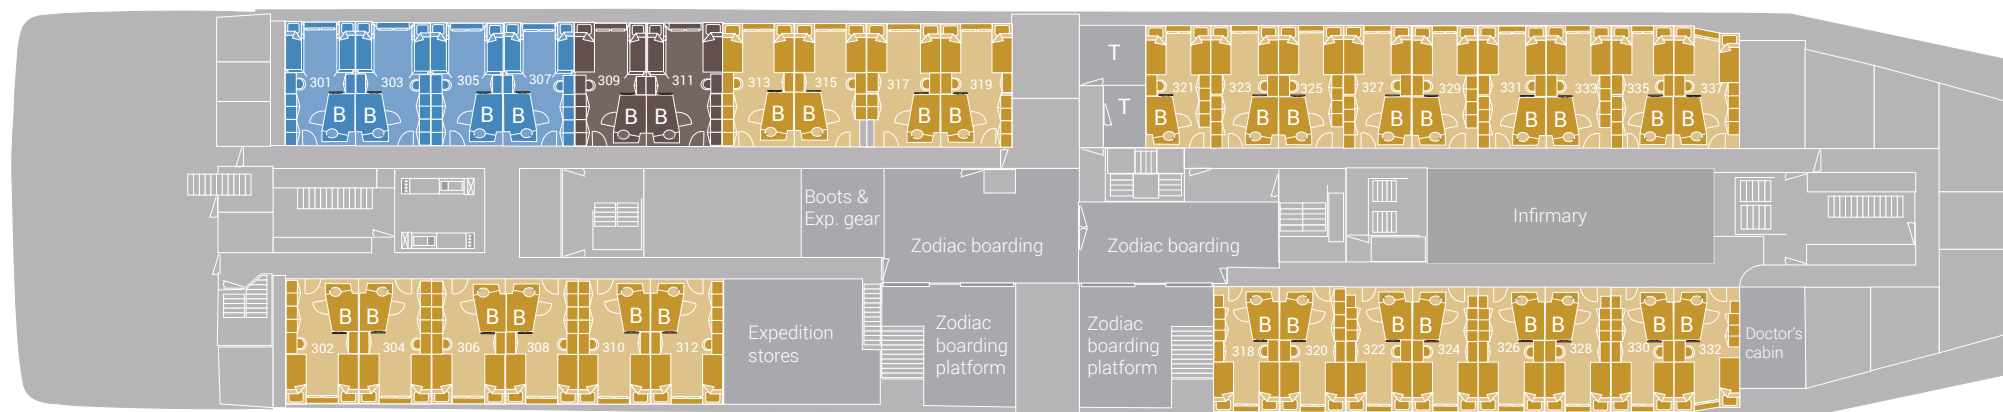

Deck 7

Deck 6

Deck 5

Deck 4

Deck 3

m/v Hondius deck plan Oceanwide Expeditions			
Grand Suite with private balcony	Twin Window	Upper / lower berths	Double bed
Junior Suite	Twin Porthole	Lower berths	Toilet
Superior	Triple Porthole	2 separate lower berths	Bathroom
Twin deluxe	Quadruple Porthole		