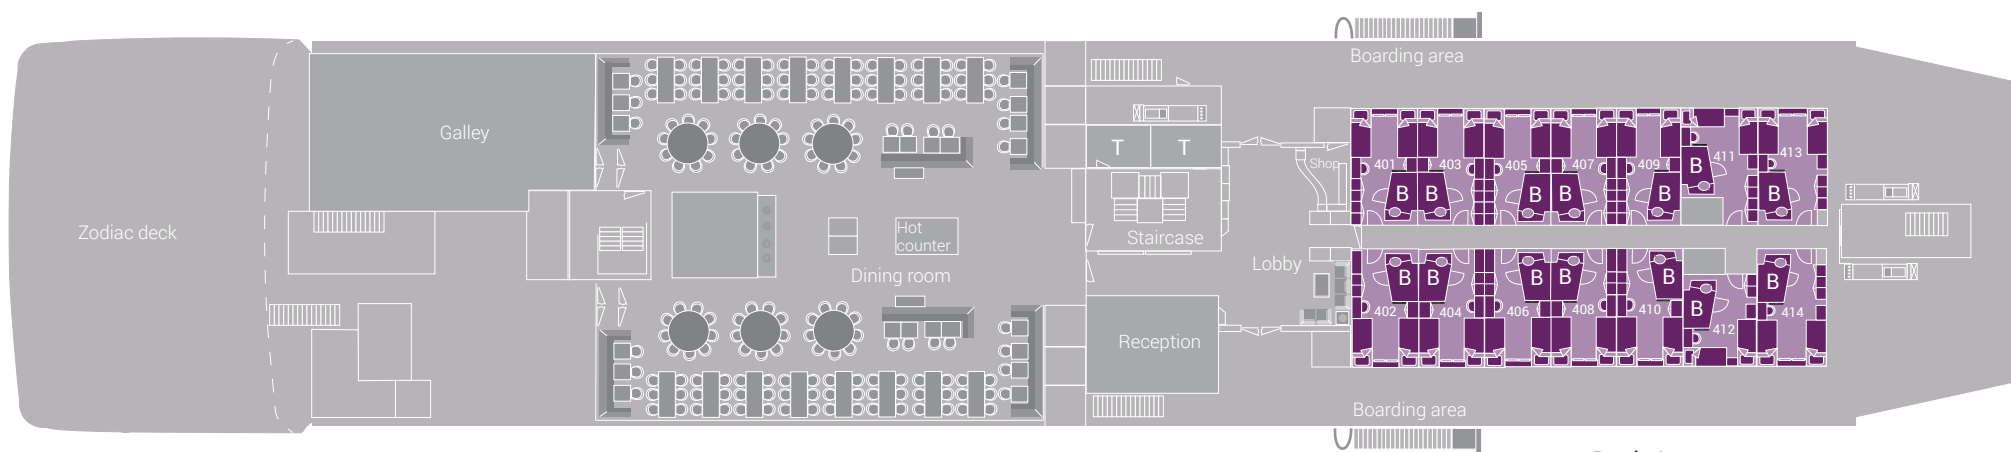

Deck 7

Deck 6

Deck 5

Deck 4

Deck 3

m/v Hondius deck plan Oceanwide Expeditions			
Grand Suite with private balcony	Twin Window	Upper / lower berths	Double bed
Junior Suite	Twin Porthole	Lower berths	Toilet
Superior	Triple Porthole	2 separate lower berths	Bathroom
Twin deluxe	Quadruple Porthole		