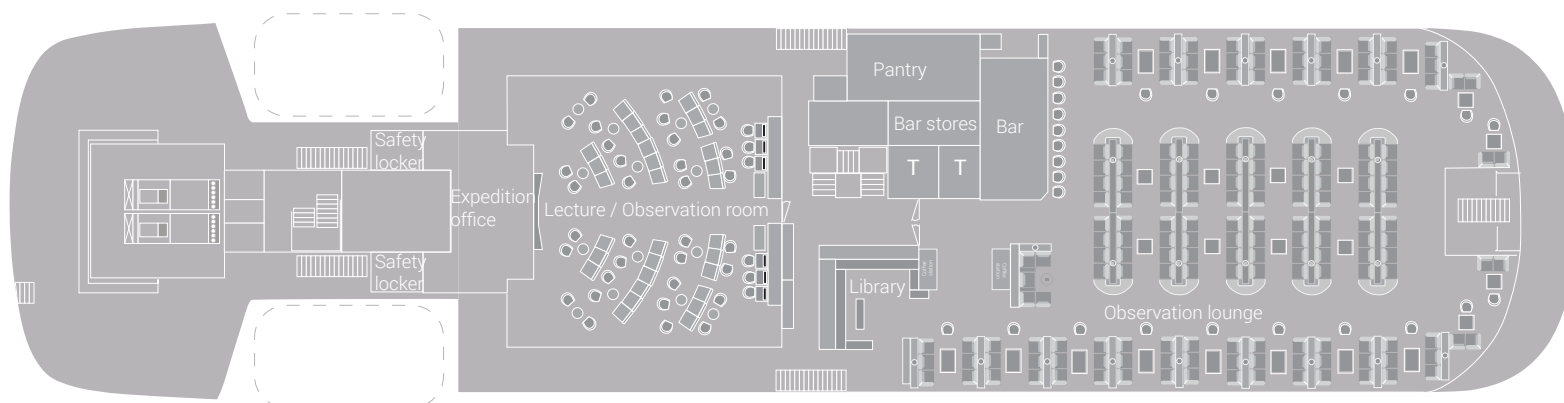

Deck 7

Deck 6

Deck 5

Deck 4

Deck 3

m/v Hondius deck plan Oceanwide Expeditions			
Grand Suite with private balcony	Twin Window	Upper / lower berths	Double bed
Junior Suite	Twin Porthole	Lower berths	Toilet
Superior	Triple Porthole	2 separate lower berths	Bathroom
Twin deluxe	Quadruple Porthole		