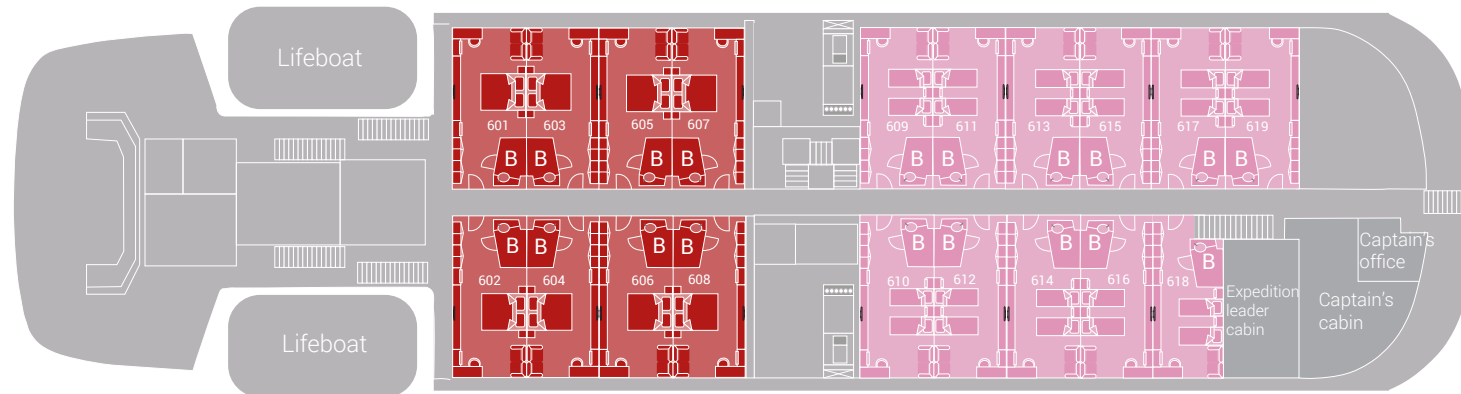

Deck 7

Deck 6

Deck 5

Deck 4

Deck 3

m/v Hondius deck plan Oceanwide Expeditions			
Grand Suite with private balcony	Twin Window	Upper / lower berths	Double bed
Junior Suite	Twin Porthole	Lower berths	Toilet
Superior	Triple Porthole	2 separate lower berths	Bathroom
Twin deluxe	Quadruple Porthole		