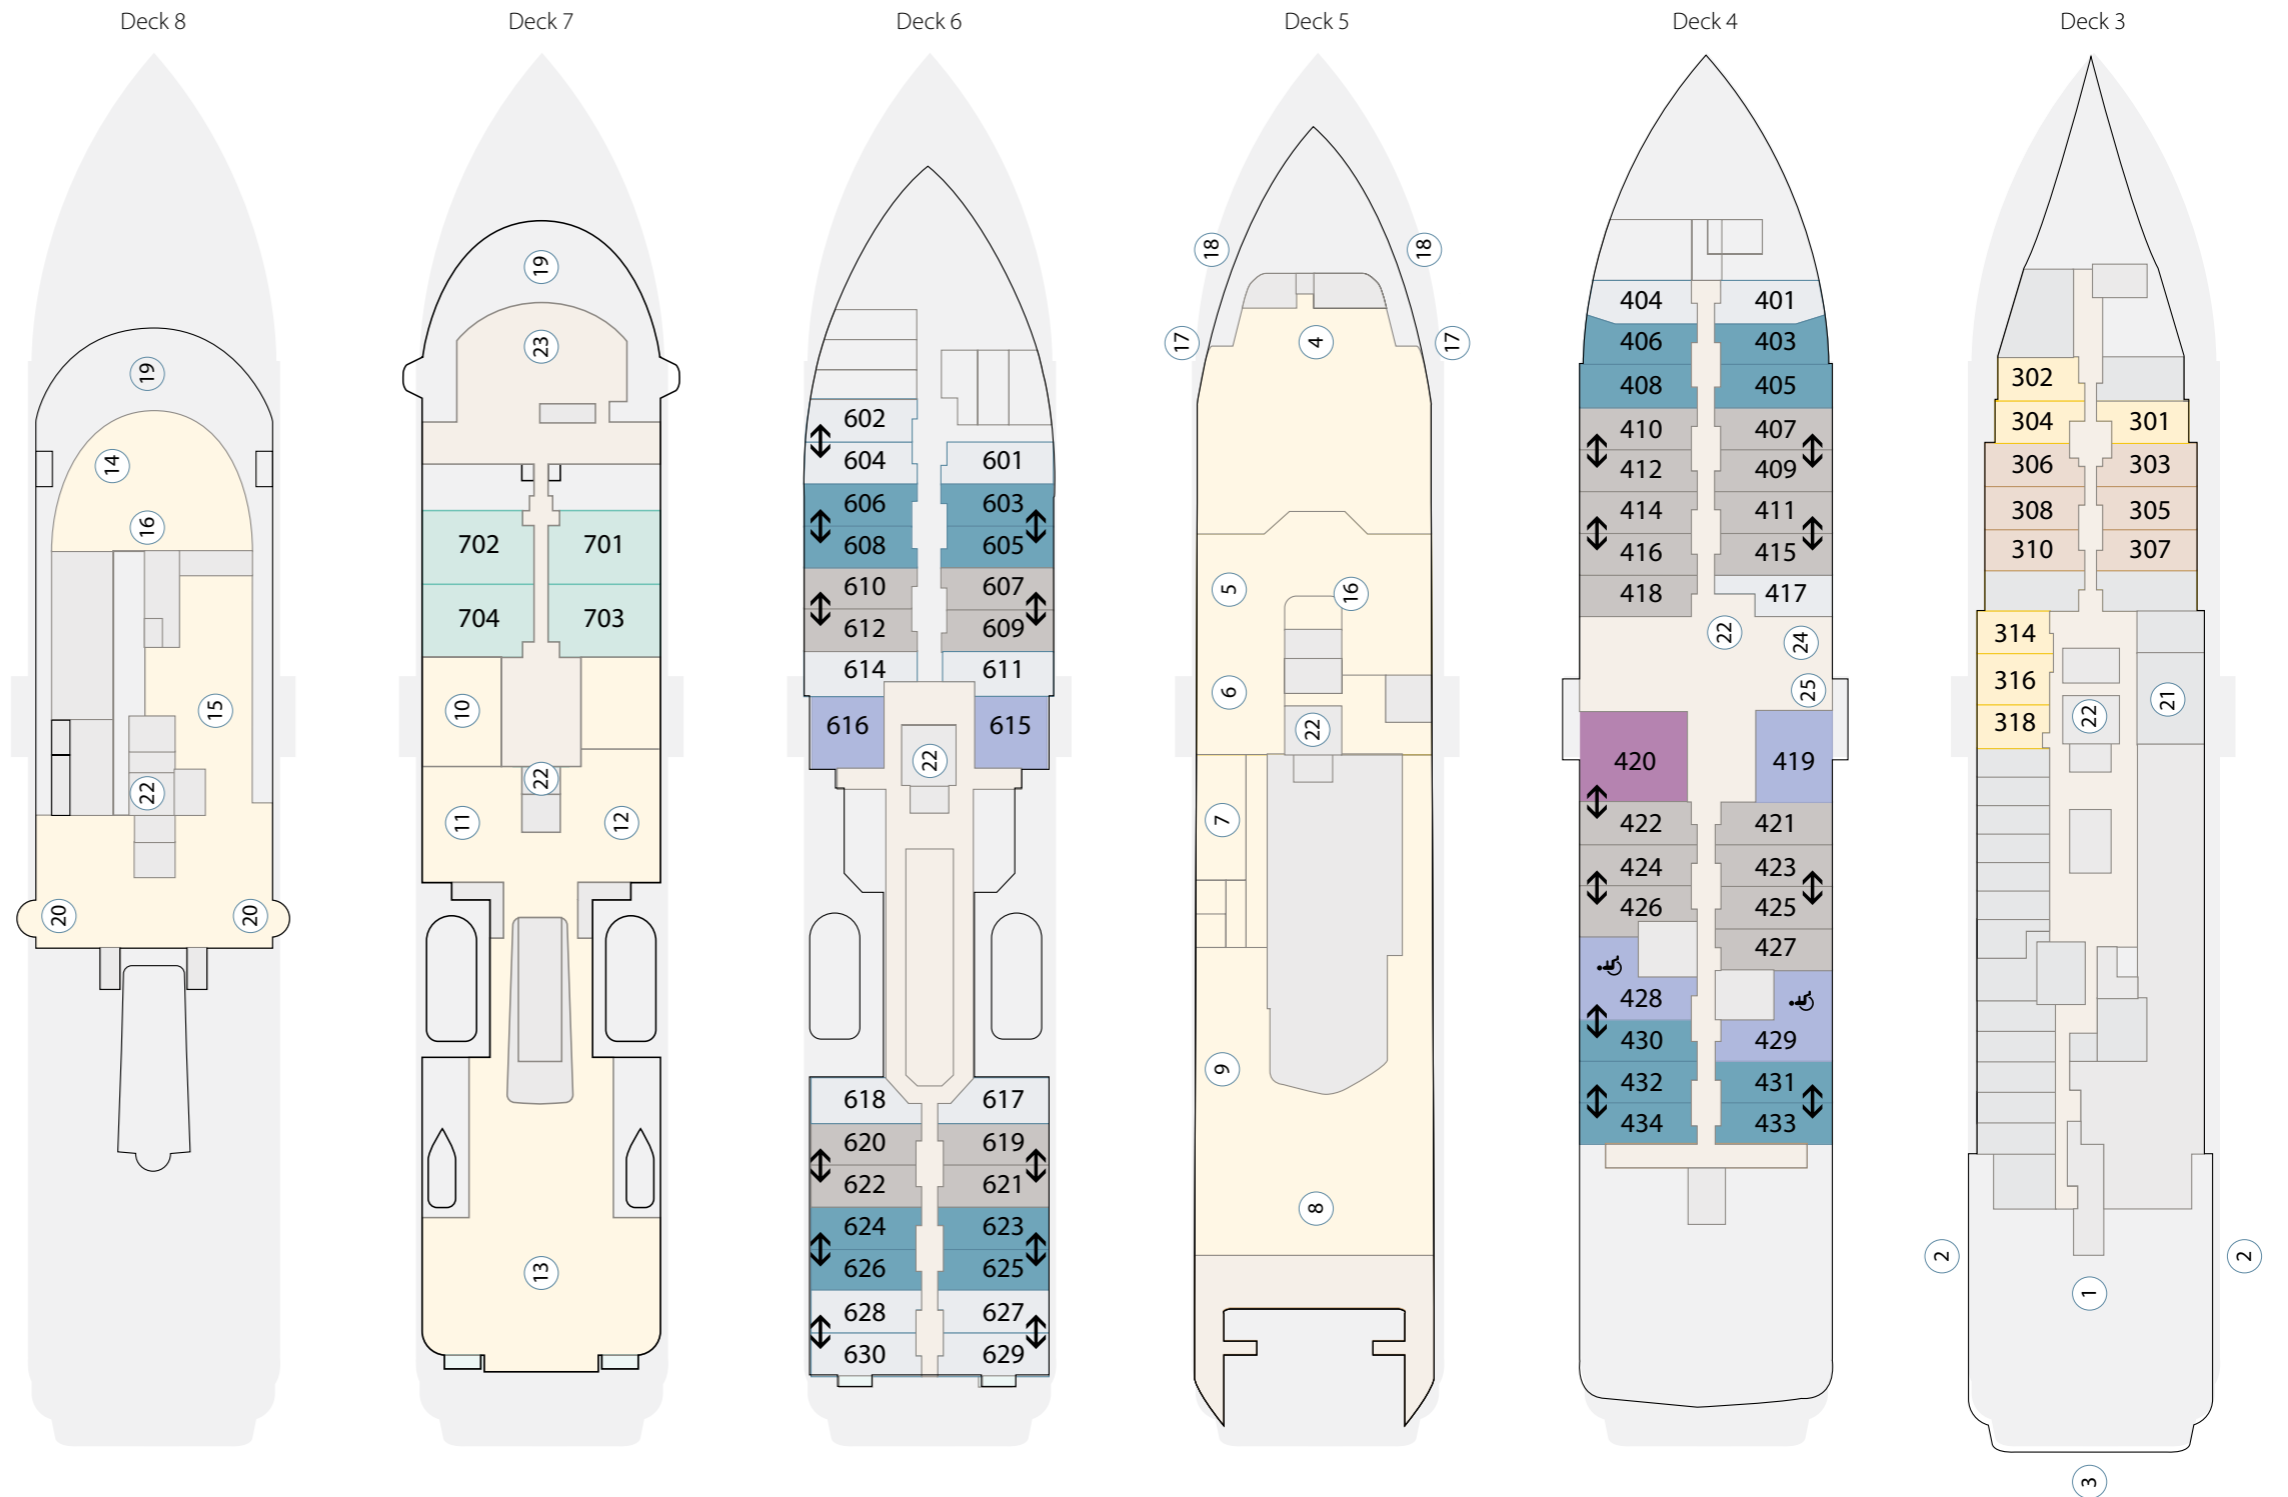

Ship Features

- ① Change room/mudroom
- ② Zodiac access points
- ③ Activity launching platform
- ④ Lecture room & lounge
- ⑤ Assembly station
- ⑥ Reception
- ⑦ Ship shop
- ⑧ Dining room
- ⑨ Optional private dining room#
- ⑩ Library
- ⑪ Gym
- ⑫ Wellness centre / sauna
- ⑬ Sun deck
- ⑭ Observation lounge
- ⑮ Top deck
- ⑯ Bars
- ⑰ Viewing platforms
- ⑱ Hydraulic viewing platforms
- ⑲ Observation decks
- ⑳ Jacuzzis
- ㉑ Medical clinic
- ㉒ Elevator
- ㉓ Bridge
- ㉔ Main entrance
- ㉕ Expedition desk
- ♿ Disability accessible staterooms

The Greg Mortimer

Stateroom Category

- | | | | |
|---|---|--|---|
| Aurora Stateroom Triple | Balcony Stateroom – C | Balcony Stateroom – A | Junior Suite |
| Aurora Stateroom Twin | Balcony Stateroom – B | Balcony Stateroom Superior | Captain's Suite |

↔ Connecting staterooms and suites

Open at the discretion of the Hotel Manager on selected voyages

Deck plan is subject to change.