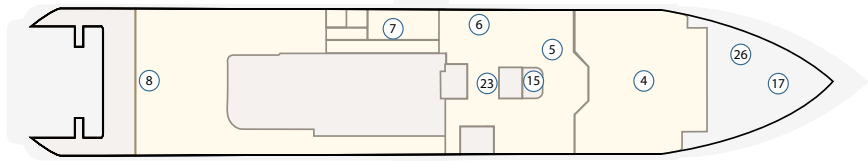

## Stateroom Category

- Aurora Stateroom Single
- Balcony Stateroom – B
- Aurora Stateroom Superior Single
- Balcony Stateroom – A
- Aurora Stateroom Twin
- Balcony Stateroom Superior
- Aurora Stateroom Triple
- Junior Suite
- Aurora Stateroom Superior
- Captain's Suite
- Balcony Stateroom – C

Deck 8

Deck 7

Deck 6

Deck 5

Deck 4

Deck 3

↔ Connecting staterooms and suites

\*Swimming pool not operational when sailing in open waters. Hours of operation subject to weather conditions.

Deck plan is subject to change.