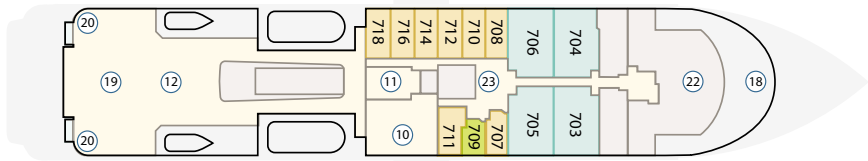

Deck Plan

Ship Features

- ① Change room/mudroom
- ② Zodiac access points
- ③ Activity launching platform
- ④ Lecture room & lounge
- ⑤ Assembly station
- ⑥ Reception
- ⑦ Ship shop
- ⑧ Dining room
- ⑨ Library
- ⑩ Gym
- ⑪ Sauna
- ⑫ Seating area
- ⑬ Observation lounge
- ⑭ Top-deck restaurant
- ⑮ Bar
- ⑯ Upper glass atrium lounge
- ⑰ Lower glass atrium lounge
- ⑱ Observation decks
- ⑲ Swimming pool* and sun deck
- ⑳ Jacuzzis
- ㉑ Medical clinic
- ㉒ Bridge
- ㉓ Elevator
- ㉔ Main entrance
- ㉕ Expedition desk
- ㉖ Citizen Science centre
- ♿ Disability accessible staterooms

Stateroom Category

- Aurora Stateroom Single
- Balcony Stateroom – B
- Aurora Stateroom Superior Single
- Balcony Stateroom – A
- Aurora Stateroom Twin
- Balcony Stateroom Superior
- Aurora Stateroom Triple
- Junior Suite
- Aurora Stateroom Superior
- Captain's Suite
- Balcony Stateroom – C

Deck 7

↔ Connecting staterooms and suites

*Swimming pool not operational when sailing in open waters. Hours of operation subject to weather conditions.

Deck plan is subject to change.