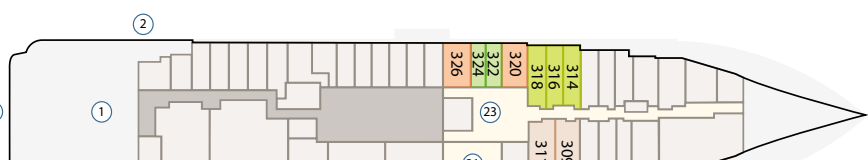

## Stateroom Category

- Aurora Stateroom Single
- Balcony Stateroom – B
- Aurora Stateroom Superior Single
- Balcony Stateroom – A
- Aurora Stateroom Twin
- Balcony Stateroom Superior
- Aurora Stateroom Triple
- Junior Suite
- Aurora Stateroom Superior
- Captain's Suite
- Balcony Stateroom – C

Deck 8

Deck 7

Deck 6

Deck 5

Deck 4

Deck 3

↔ Connecting staterooms and suites

\*Swimming pool not operational when sailing in open waters. Hours of operation subject to weather conditions.

Deck plan is subject to change.