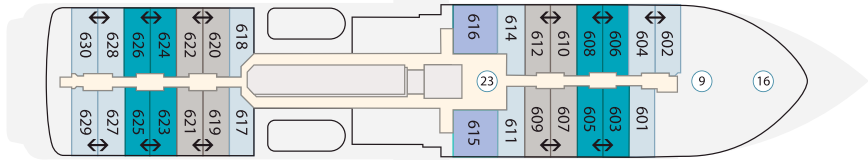

## Ship Features

- ① Change room/mudroom
- ② Zodiac access points
- ③ Activity launching platform
- ④ Lecture room & lounge
- ⑤ Assembly station
- ⑥ Reception
- ⑦ Ship shop
- ⑧ Dining room
- ⑨ Library
- ⑩ Gym
- ⑪ Sauna
- ⑫ Seating area
- ⑬ Observation lounge
- ⑭ Top-deck restaurant
- ⑮ Bar
- ⑯ Upper glass atrium lounge
- ⑰ Lower glass atrium lounge
- ⑱ Observation decks
- ⑲ Swimming pool\* and sun deck
- ⑳ Jacuzzis
- ㉑ Medical clinic
- ㉒ Bridge
- ㉓ Elevator
- ㉔ Main entrance
- ㉕ Expedition desk
- ㉖ Citizen Science centre
- ♿ Disability accessible staterooms

## Stateroom Category

- Aurora Stateroom Single
- Balcony Stateroom – B
- Aurora Stateroom Superior Single
- Balcony Stateroom – A
- Aurora Stateroom Twin
- Balcony Stateroom Superior
- Aurora Stateroom Triple
- Junior Suite
- Aurora Stateroom Superior
- Captain's Suite
- Balcony Stateroom – C

Deck 8

Deck 7

Deck 6

Deck 5

Deck 4

Deck 3

↔ Connecting staterooms and suites

\*Swimming pool not operational when sailing in open waters. Hours of operation subject to weather conditions.

Deck plan is subject to change.