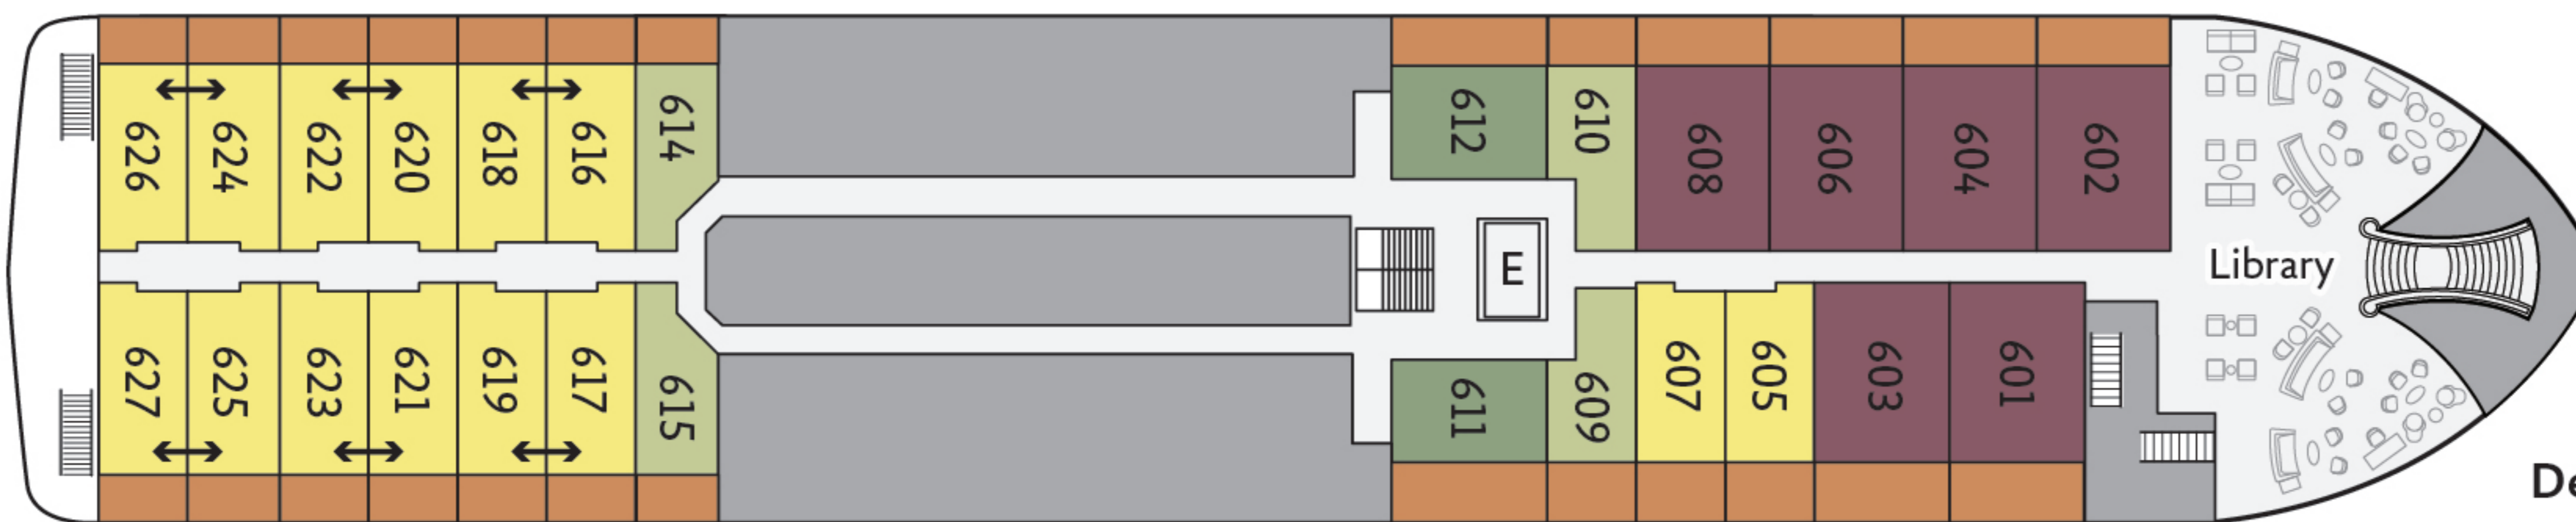

Ocean Explorer

- Owner's Suite
- Explorer Suite
- Studio Veranda Single
- Royal Veranda Stateroom
- Junior Suite
- Grand Veranda Stateroom
- Studio Veranda Stateroom
- Deluxe Veranda
- Deluxe Veranda Mid
- Deluxe Veranda Fwd
- Studio Double
- Studio Single
- Balcony
- ↔ Interconnecting Suites

Accessibility modified cabin; please speak to your travel professional for details

Deck 8

Deck 7

Deck 6

Deck 5

Deck 4

Deck 3

Deck 2